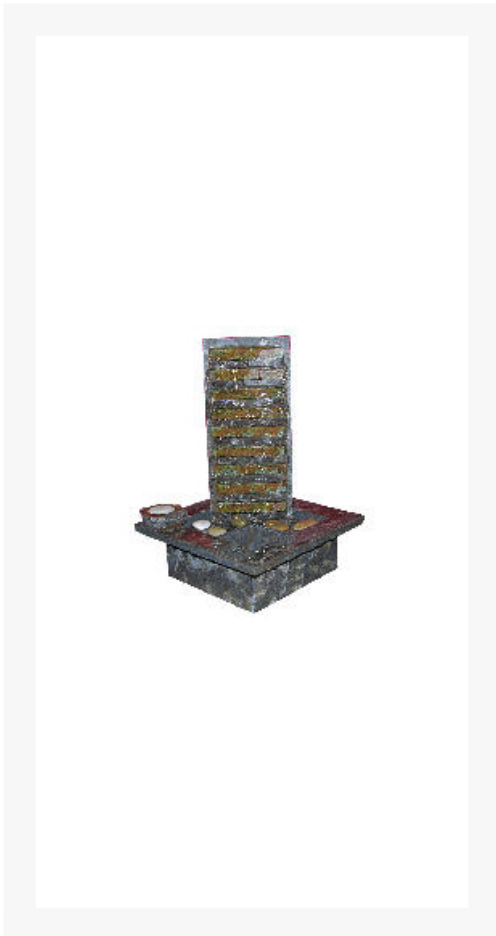

---

Product Images

---

## Short Description

---

The Meditation Fountain has a sophisticated, ladder-like pattern and a place to burn a tealight or incense. It will help to create a relaxing atmosphere in any room or garden.

## Description

---

The Meditation Fountain has a sophisticated, ladder-like pattern and a place to burn a tealight or incense. It will help to create a relaxing atmosphere in any room or garden.