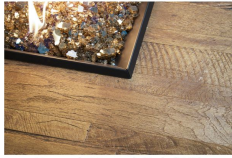

## Product Images

---

Manual Flame Sensing Control System

FyreStarter Bluetooth Control

10 ft. Propane Extension Hose

French Barrel Oak (FO)

Silver Pine (SP)