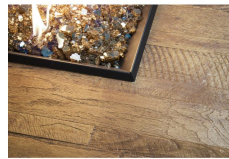

Product Images

Manual Flame Sensing Control System

FireStarter Bluetooth Control

10 ft. Propane Extension Hose

French Barrel Oak (FO)

Silver Pine (SP)

Short Description

Contempo 52"x36" Rectangle Reclaimed Wood Firetable 783-BA by American Fyre Designs

Description

Experience outdoor dining and relaxation like never before with the Contempo 52"x36" Rectangle Reclaimed Wood Firetable (783-BA) by American Fyre Designs. Immerse yourself in the perfect ambiance while enjoying a delightful outdoor meal or sipping cocktails, all while staying cozy and warm from the evening chill. Meticulously handcrafted from glass fiber reinforced concrete (GFRC), its sleek design epitomizes both durability and modern elegance. With a manual flame sensing control system, match lit with a flame sensing thermocouple, and manual flame height adjustment, you have full control over the enchanting flame.

Includes

- One (1) Contempo 52"x36" Rectangle Reclaimed Wood Firetable 783-BA
- One (1) Bag of 10 lbs. or 5 lbs. Base Layer Lava Granules LF-10 or LF-5
- Recommended: 10 lbs. of Glass Media to be used in addition to the Base Layer Lava Granules (Sold Separately)

Dimensions

- 52"W x 36"D x 15.5"H (230 lbs.)

- Linear Burner Length: 24"

Features

- Handcrafted from innovative Glass Fiber Reinforced Concrete (GFRC) made in USA
- GFRC derives its strength from portion of alkali-resistant glass fiber and acrylic polymer blended into durable concrete to withstand the outdoor elements
- Stainless steel burner is durable and weather-resistant
- Adjustable flame height for comfortable dining
- Available in natural gas or liquid propane
- Cannot accommodate a propane tank inside the unit
- Gas will shut-off automatically if the thermocouple does not sense the presence of flame, ensuring increased safety