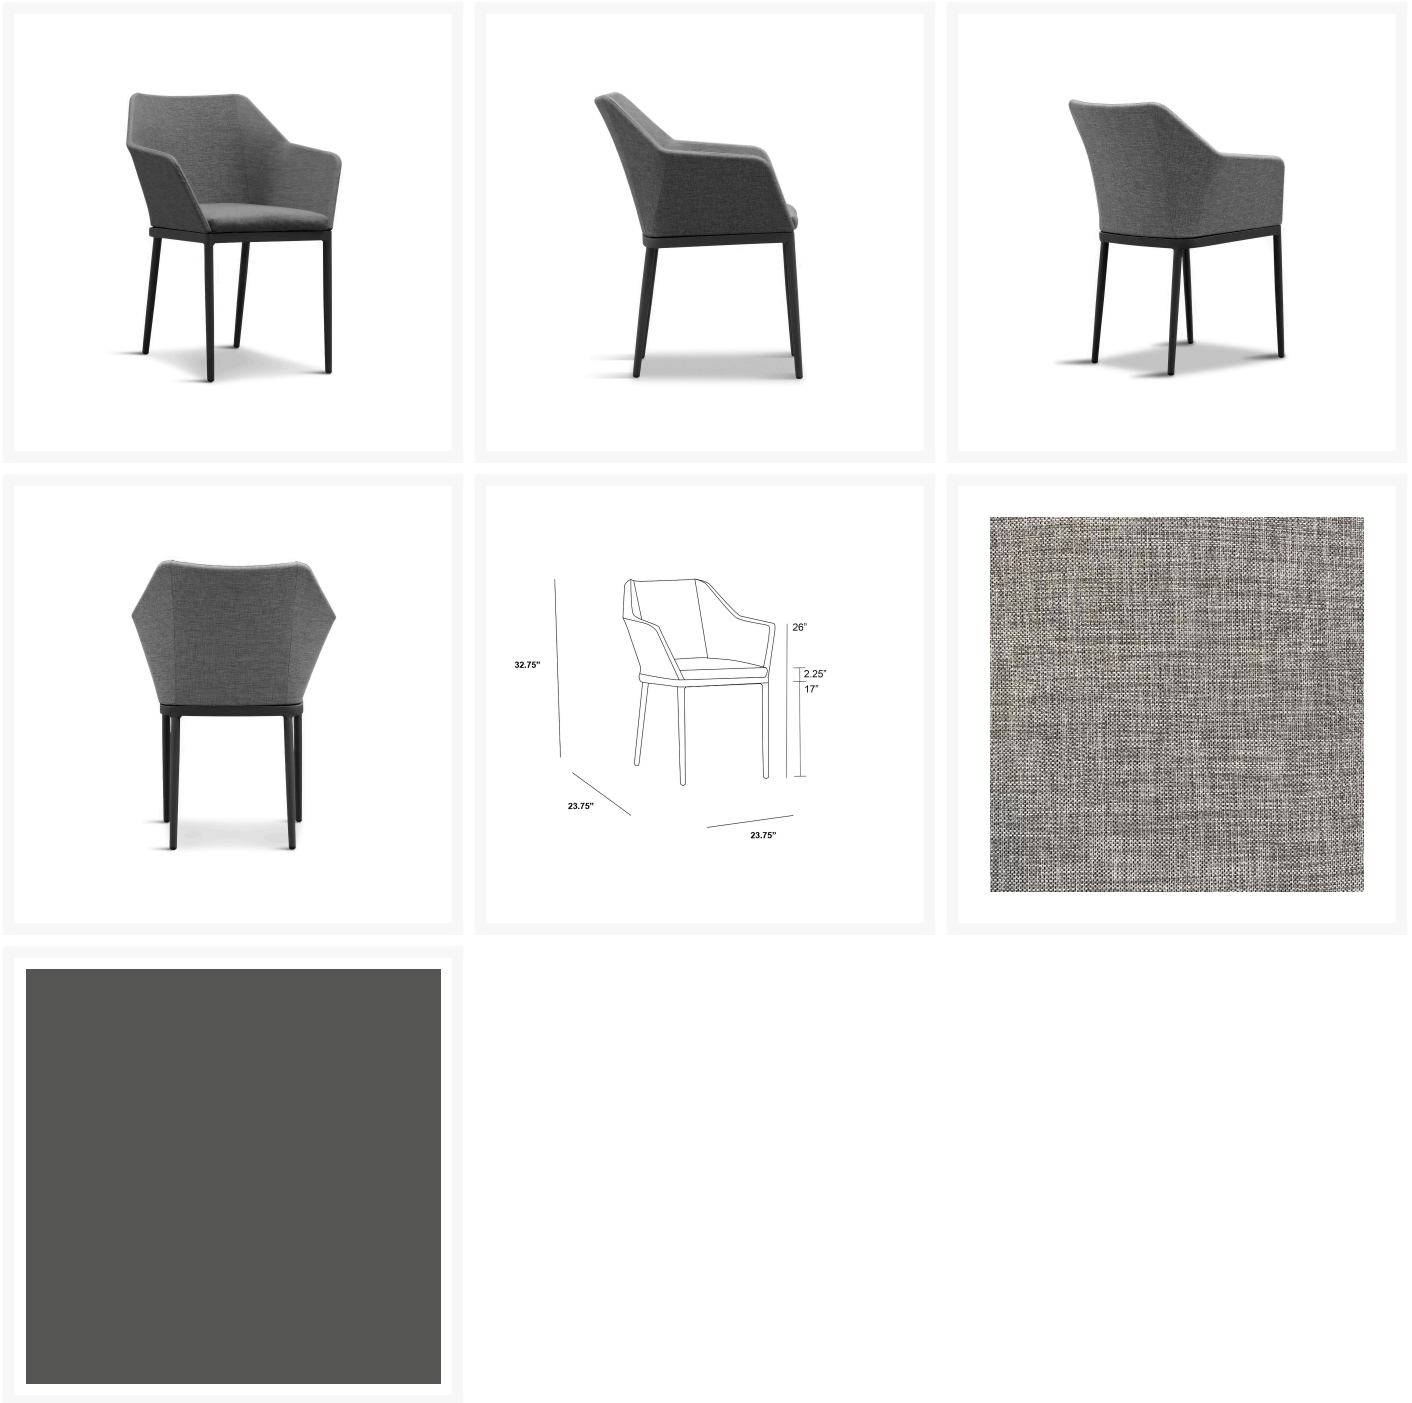

Product Images

Short Description

Tailor Dining Chair - Slate HL-TA-SL-DAC-OG by Harmonia Living

Description

Sophistication and versatility converge with the comfortable Tailor Dining Chair - Slate (HL-TA-SL-DAC-OG) by Harmonia Living. Its fully-welded aluminum frames are treated with a powder-coated finish to ensure lasting performance across the seasons. Bring the intimate style of the indoors outside with weather-resistant

Textelene mixed with olefin fibers to create an easy-to-maintain and sturdy seat. Harmonia Living can be tailored to both Residential and Commercial settings and is committed to delivering exceptional furnishings to your outdoor space.

Includes

- One (1) Tailor Dining Chair - Slate HL-TA-SL-DAC-OG
- One (1) Seat Cushion

Dimensions

- 23.75"W x 23.75"D x 32.75"H (9 lbs.)
- Frame Height: 32.75"
- Seat Height (No Cushion): 17
- Seat Height: (With Cushion): 19.25
- Back Height: 13.5
- Arm Height: 26

Features

- Durable, rust proof frames made from thick gauge aluminum with a high-quality powder coated finish that is appropriate for residential and commercial settings.
- Stackable design makes storage and transportation easy.
- Plastic foot glides help to protect your patio from scratching and also to help keep the furniture protected from dirt or water that can accumulate on the patio.
- Includes dining seat pad for additional comfort.
- No assembly required.