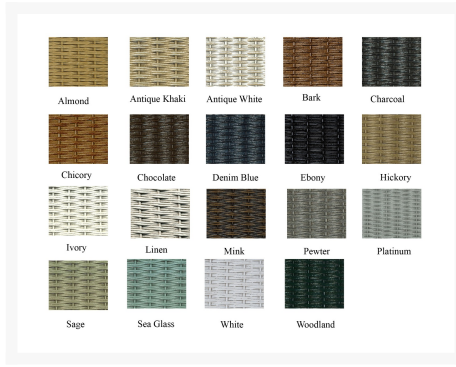

Product Images

Short Description

DISC Generations 6 Pc. Conversation Set 128091-SET-2 by Lloyd Flanders

Description

The Generations 6 Pc. Conversation Set (128091-SET-2) by Lloyd Flanders. The Generations Collection, designed by John Caldwell, captures classic elements of Lloyd Loom design with an updated aesthetic. Graceful curves and plush seating are accented with stainless steel to create timeless style.