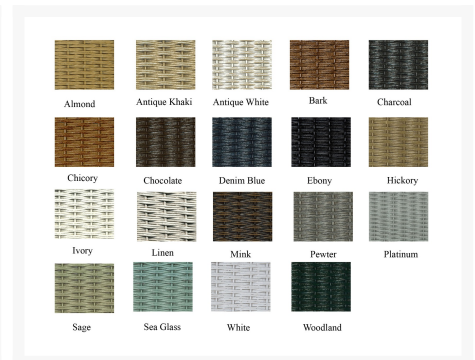

Product Images

Short Description

DISC Generations 5 Pc. Swivel Glider Lounge Chair Set 128091-SET-1 by Lloyd Flanders

Description

The Generations 5 Pc. Swivel Glider Lounge Chair Set (128091-SET-1) by Lloyd Flanders. The Generations Collection, designed by John Caldwell, captures classic elements of Lloyd Loom design with an updated aesthetic. Graceful curves and plush seating are accented with stainless steel to create timeless style.

Features

- 2 x 2 Loom Weave Pattern
- Available in 19 Custom Loom Finishes
- Signature Lloyd Loom Material with 100+ Year History in Patio Industry
- 100+ Sunbrella Fabric Options
- Additional fabric options are available, please call our sales team for more information 888-994-9196
- Sturdy, Corrosion Resistant Fully Welded Aluminum Frames
- Stainless Steel Leg Sleeves
- 100% Made in America