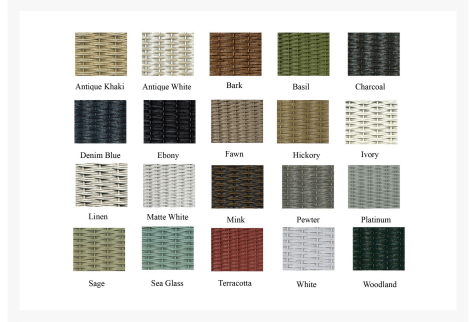

## Short Description

Elements 9 Pc. Dining Set (203307-SET) by Lloyd Flanders