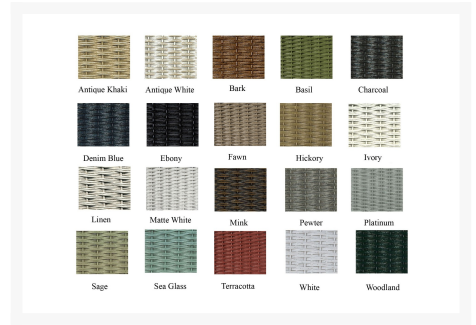

Product Images

Short Description

All Seasons 5 Pc. Porch Rocker Set (124333-SET) by Lloyd Flanders

Description

The All Seasons 5 Pc. Porch Rocker Set (124333-SET) by Lloyd Flanders. A blend of modern and classic design, All Seasons is fresh but familiar, current yet timeless. This collection bolsters maximum comfort and durability with its Lloyd Loom fiber and tough Durium paint finishes to look and feel the best in any weather! Built-in reticulated foam seating showcases the beauty and comfort of iconic Lloyd Loom® wicker while allowing moisture to drain quickly. Also available with fabric cushion in lieu of padded loom.