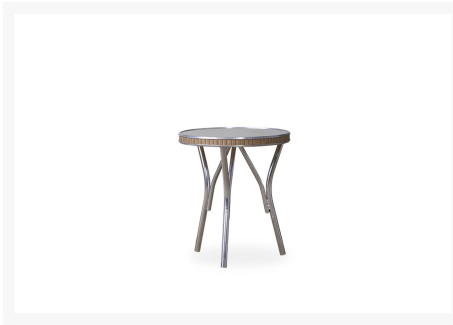

Product Images

Short Description

All Seasons 5 Pc. Porch Rocker Set (124333-SET) by Lloyd Flanders

Description

The All Seasons 5 Pc. Porch Rocker Set (124333-SET) by Lloyd Flanders. A blend of modern and classic design, All Seasons is fresh but familiar, current yet timeless. This collection bolsters maximum comfort and durability with its Lloyd Loom fiber and tough Durium paint finishes to look and feel the best in any weather! Built-in reticulated foam seating showcases the beauty and comfort of iconic Lloyd Loom® wicker while allowing moisture to drain quickly. Also available with fabric cushion in lieu of padded loom.

Includes

- One (1) All Seasons Lounge Rocker w/ Padded Seat (124333)
- One (1) All Seasons Lounge Chair w/ Padded Seat (124302)
- One (1) All Seasons Settee w/ Padded Seat (124359)
- One (1) All Seasons Large Ottoman (Padded) (124327)
- One (1) All Seasons 19" Round End Table w/ Taupe Glass (124043)

Dimensions

- Lounge Rocker: 32.75"H x 29.25"W x 30.50"D
- Lounge Chair: 33"H x 29.25"W x 31"D
- Settee: 33"H x 53"W x 29.75"D
- Ottoman: 17.75"H x 45.50"W x 18.75"D
- End Table: 22"H x 19"W x 19"D

Features

- No assembly required, ships fully welded
- Lloyd Loom wicker fiber material tightly woven with aluminum stakes encased in the fiber for enhanced stability and durability
- Aluminum frame that is rust-proof and extremely durable
- Easy to clean, either hose it off or wipe clean with a soft cloth, water, and mild dish soap. Please do not use harsh chemicals.
- Reticulated foam seating offers convenient cushion-free comfort
- Glass table top