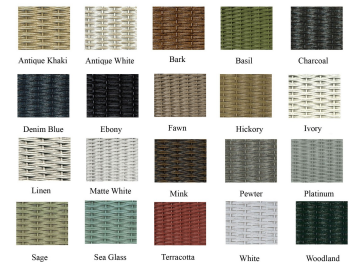

Product Images

Short Description

All Seasons 3 Pc. Bistro Set w/ Glass Top Table (124001-SET-2) by Lloyd Flanders

Description

The All Seasons 3 Pc. Bistro Set w/ Glass Top Table (124001-SET-2) by Lloyd Flanders. A blend of modern and classic design, All Seasons is fresh but familiar, current yet timeless. This collection bolsters maximum comfort and durability with its Lloyd Loom fiber and tough Durium paint finishes to look and feel the best in any weather! Built-in reticulated foam seating showcases the beauty and comfort of iconic Lloyd Loom® wicker while allowing moisture to drain quickly. Also available with fabric cushion in lieu of padded loom.

Includes

- Two (2) All Seasons Lounge Chair w/ Cushion (124002)
- One (1) All Seasons 33" Round Bistro Table w/ Taupe Glass (124032)

Dimensions

- Chair: 33"H x 29.25"W x 31"D
- Table: 28.50"H x 33"W x 33"D