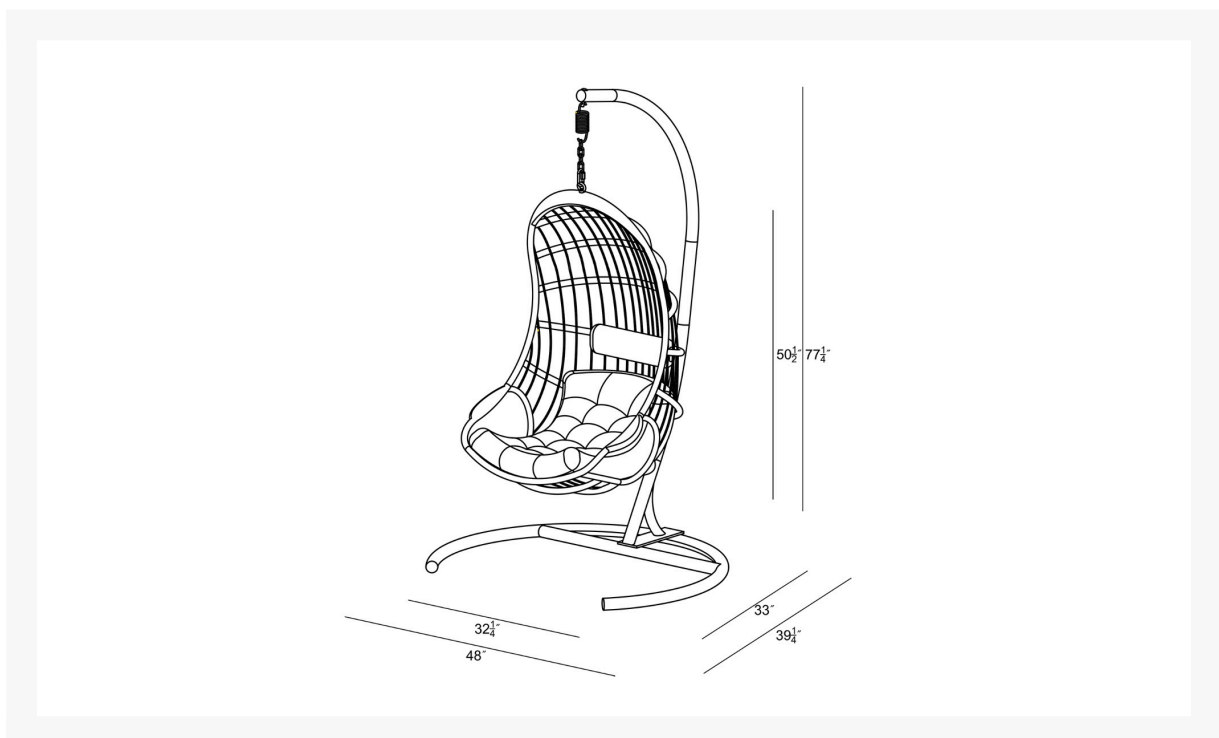

Product Images

Short Description

Tiburon 2 Pc. Hanging Chair Set - Coffee Bean Finish HL-TBN-CB-2SW-PB

Description

Add the Tiburon 2 Pc. Hanging Chair Set - Coffee Bean Finish & Black Stand (HL-TBN-CB-2SW-PB) by Harmonia Living to your patio for a completely different seating experience. Sit back and relax on comfortable cushions while a gentle breeze sways you back and forth! This piece will create the perfect space for reading a book, enjoying your favorite beverage or taking an afternoon nap. The wicker is made with durable High-Density Polyethylene (HDPE) and finished in a beautifully textured Coffee Bean color, which gives it a natural feel. Its sturdy aluminum frame, all-weather cushions and structurally reinforced seat are made to endure in any outdoor setting, rain or shine. This piece's unique hanging design and neutral color scheme make it ideal for any outdoor space, regardless of size limitations or design preferences. Note: Basket Stand sold separately.

Includes

- One (1) Tiburon Hanging Chair
- One (1) Pebble Fabric Seat/Back Cushion
- One (1) Matching Throw Pillow
- One (1) Black Stand

Dimensions

- Basket: 32.25" W x 27" D x 48.5" H (25 lbs.)
- Stand: 49" W 41" D x 78" H

Features

- High-Density Polyethylene (HDPE) Wicker (Coffee Bean Finish) is all-weather, recyclable and resistant to fading or cracking
- Powder coated aluminum frames are lightweight, thick gauged and rust proof
- Commercial quality, fully welded frames for lasting durability
- Seat is structurally reinforced for lasting durability
- Cushions made with outdoor grade, Pebble colored fabric
- Perfect for outdoor areas, large and small
- Designed for one-person use
- Swing stand has a steel frame and powder coated paint finish
- Frame requires assembly, the hanging chair does not