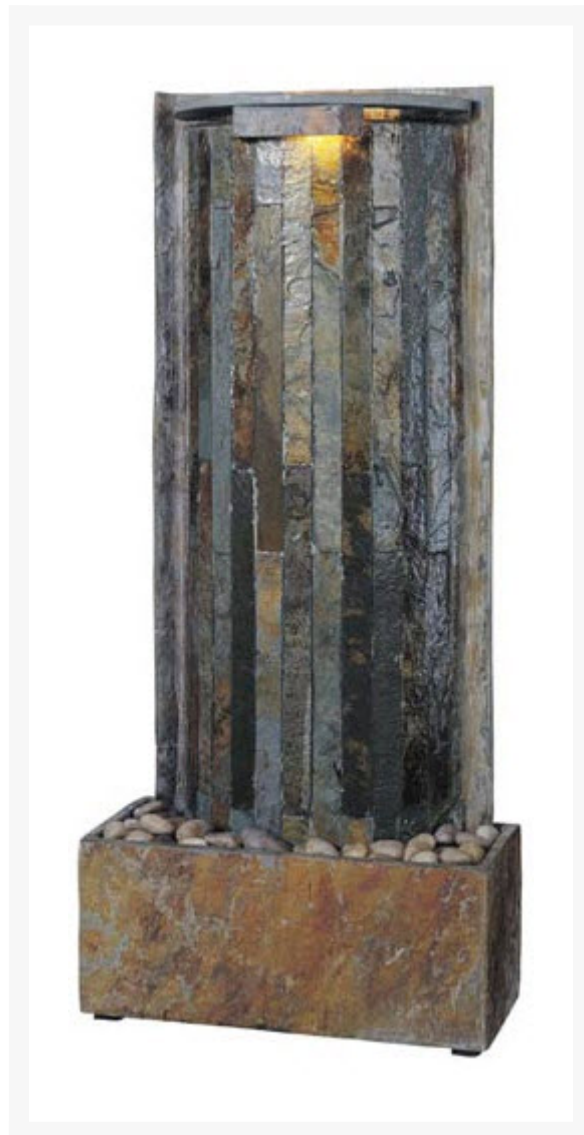

Product Images

Short Description

This natural slate fountain stands 32" high and brings a calming ambiance to any room. One halogen bulb creates a shimmering effect on the water.

Description

This natural slate fountain stands 32" high and brings a calming ambiance to any room. One halogen bulb creates a shimmering effect on the water.

Additional Information

SKU	50285SL
-----	---------

DISC Waterwall Table or Wall Slate Fountain

was
\$359.00 Special
Price
\$268.20