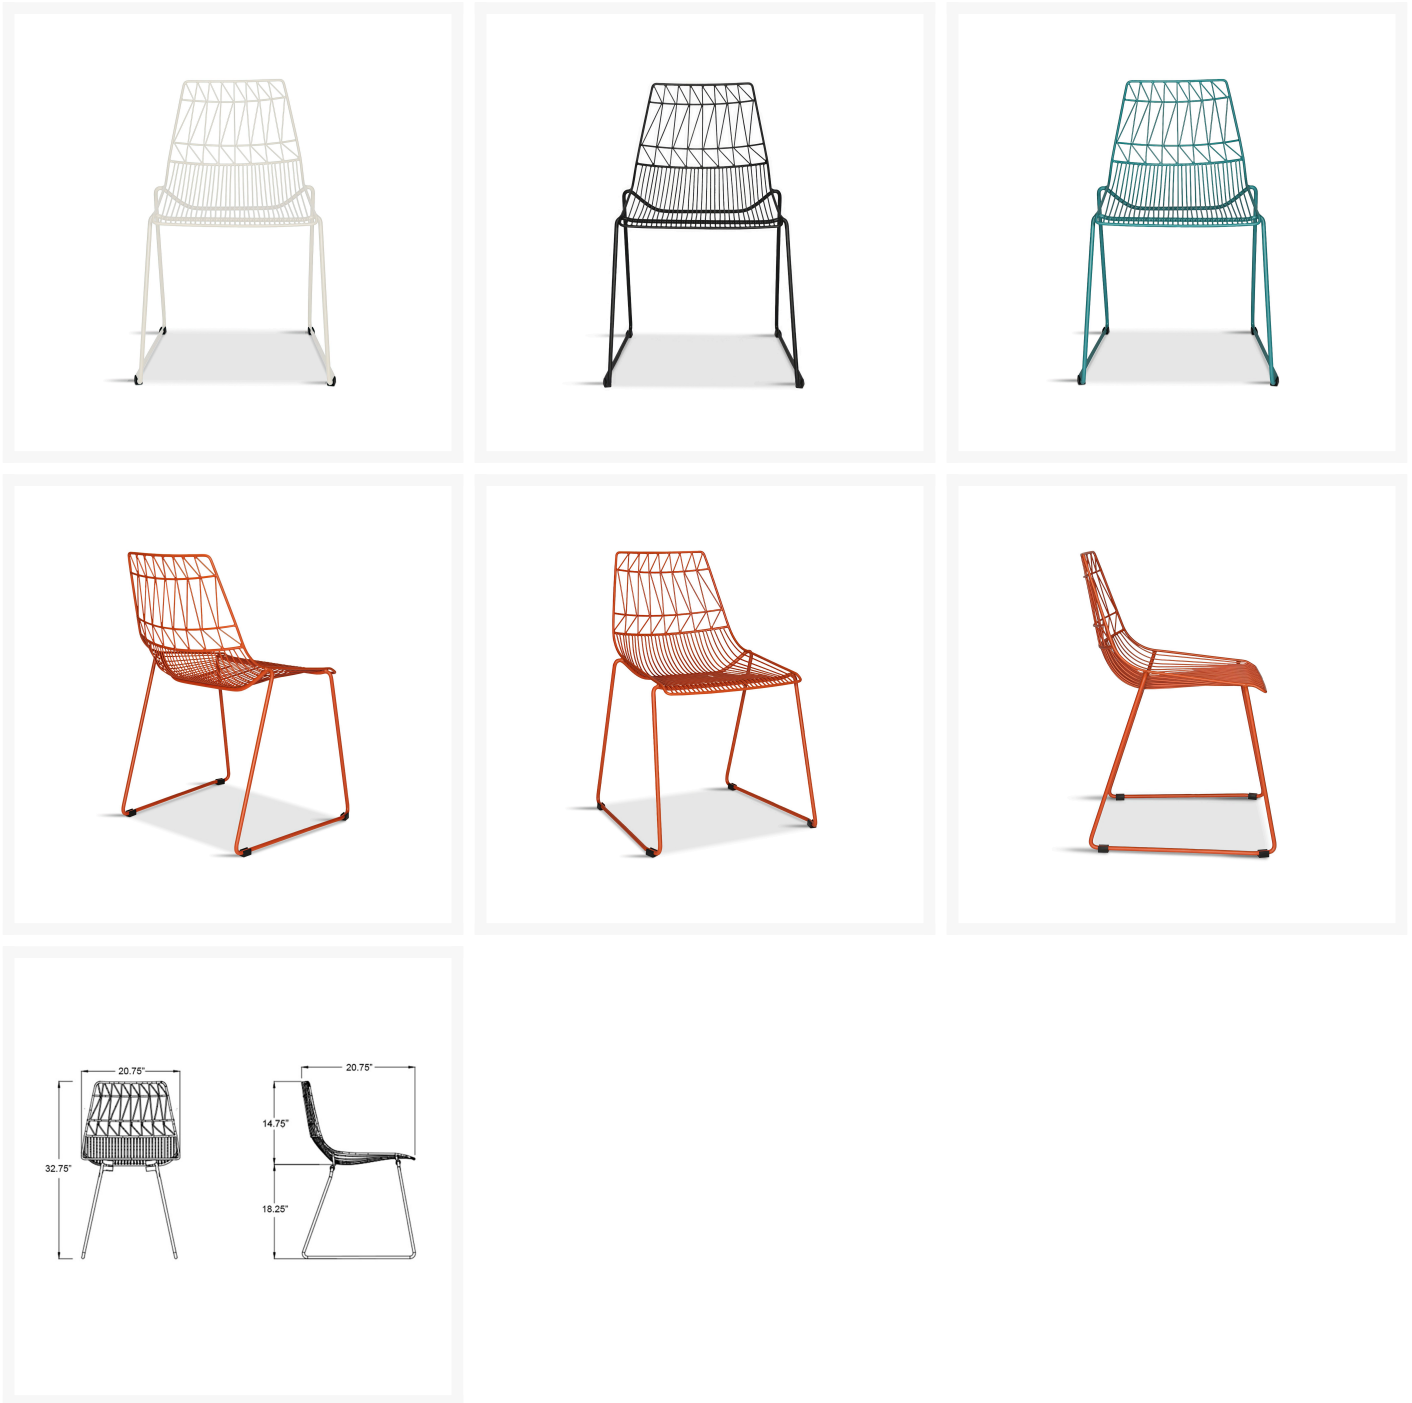

Product Images

Short Description

Ace Dining Side Chair HL-ACE-DSC-MB by Harmonia Living

Description

The Ace Dining Side Chair (HL-ACE-DSC) by Harmonia Living offers mid-century style with durable, modern-day construction. Born from a fully welded, powder-coated steel frame, this chair is built to last in any climate. Its carefully contoured design allows you to enjoy stylish, comfortable seating without a cushion.

With a geometric, open-air style, sturdy build, and stackable design, these chairs are a brand favorite! Harmonia Living can be tailored to both Residential and Commercial settings and is committed to delivering exceptional furnishings to your outdoor space.

Includes

- One (1) Ace Dining Side Chair HL-ACE-DSC

Dimensions

- 20.75"W x 20.75"D x 32.75"H (14 lbs.)
- Frame Height: 32.75"
- Seat Height (No Cushion): 18.5
- Back Height: 14.25

Features

- Fully welded steel frame offers incredible strength and stability.
- Electrophoretically Deposited Primer (EDP) undercoat and top layer powder coat add extra durability, style and corrosion resistance.
- Commercial grade construction intended for regular indoor or outdoor use.
- Chairs contoured for comfort without a cushion.
- Vibrant Non-Gloss Powder coat Finish.
- Stackable design makes storage and transportation easy.
- No assembly required.