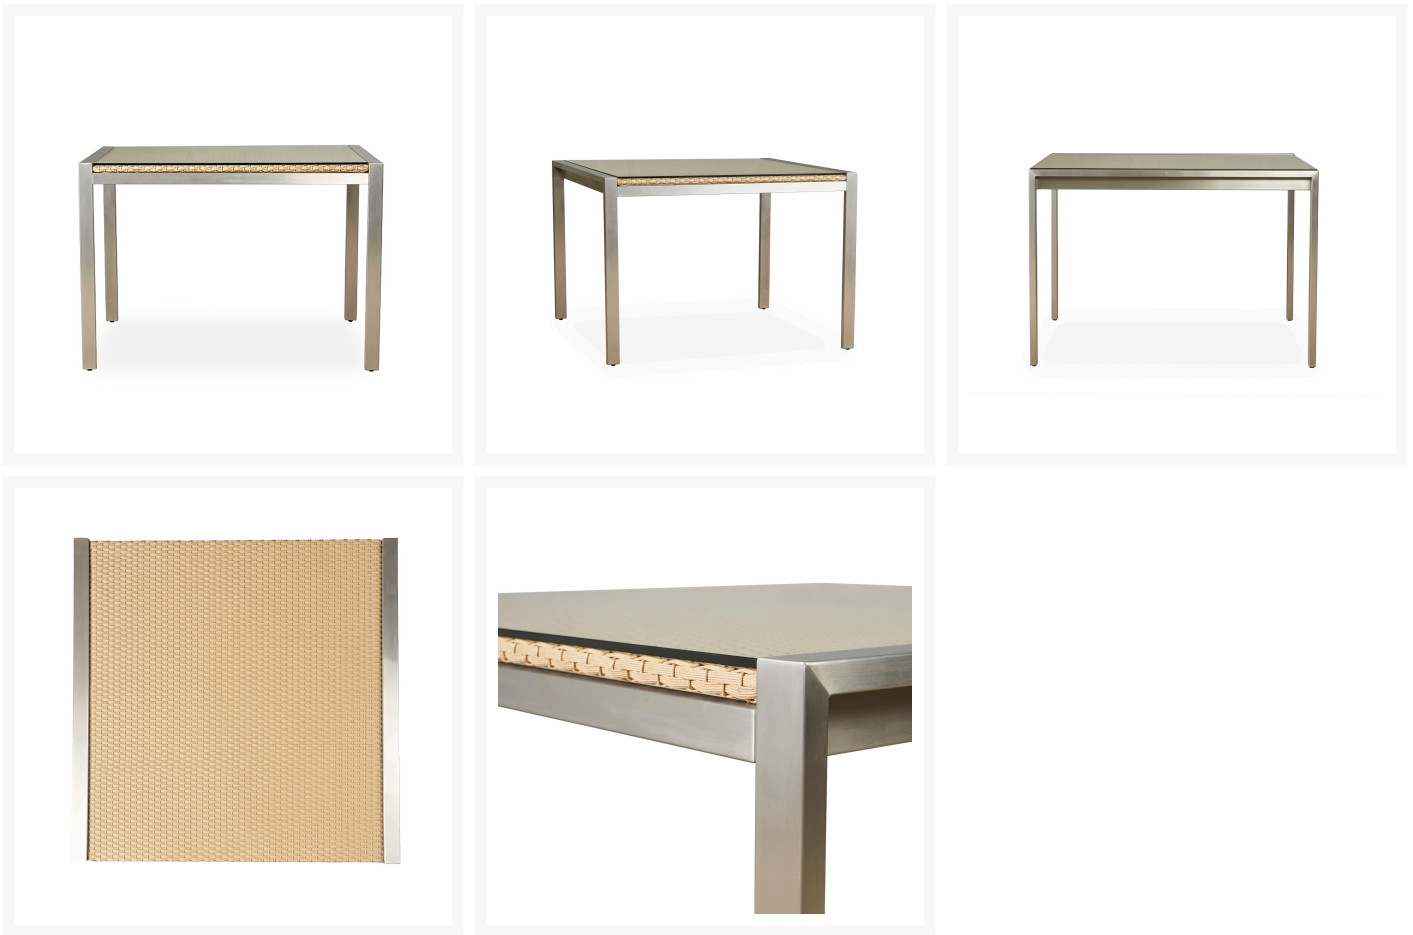

Product Images

Short Description

Elements 42" Square Dining Table 203042 by Lloyd Flanders

Description

Experience the beauty of simplicity with the Elements 42" Square Dining Table (203042) by Lloyd Flanders. The refined Elements Collection fuses nature's core building blocks into tightly-woven wicker bodies and arms, paired with sophisticated stainless steel legs for style and strength. It boasts maximum comfort and durability with Lloyd Loom fiber and tough Durium paint finishes that ensure it looks and feels great in any weather.

Includes

- One (1) Elements 42" Square Dining Table 203042

Dimensions

- 29.5"H x 42"W x 42"D

Features

- Lloyd Loom® wicker is all-weather, recyclable, and resistant to fading or cracking
- Fully welded steel frames are sleek, durable, and weather resistant