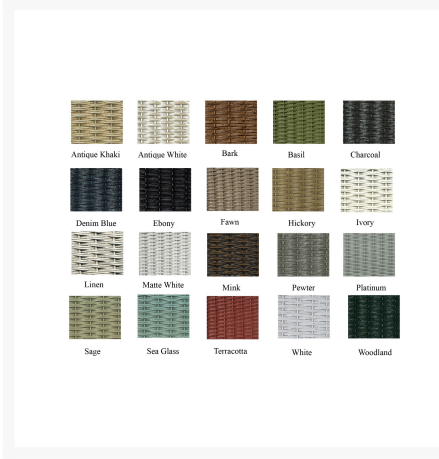

Product Images

Short Description

Elements Dining Arm Chair 203301 by Lloyd Flanders

Description

Experience the beauty of simplicity with the Elements Dining Arm Chair (203301) by Lloyd Flanders. The refined Elements Collection fuses nature's core building blocks into tightly-woven wicker bodies and arms, paired with sophisticated stainless steel legs for style and strength. It boasts maximum comfort and durability with Lloyd Loom fiber and tough Durium paint finishes that ensure it looks and feels great in any weather.

Includes

- One (1) Elements Dining Arm Chair 203301

Dimensions

- 34.5"H x 20.25"W x 24"D
- Seat Height: 18.75"
- Arm Height: 25.5"

Features

- Lloyd Loom® wicker is all-weather, recyclable, and resistant to fading or cracking
- Fully welded steel frames are sleek, durable, and weather resistant
- No assembly required