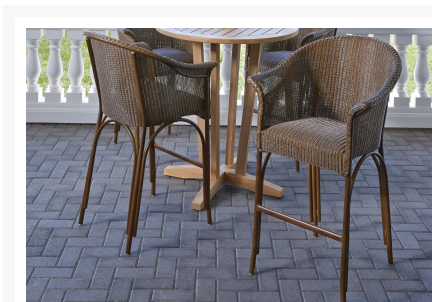

Product Images

Short Description

All Seasons Bar Stool w/ Padded Seat 124305 by Lloyd Flanders

Description

The All Seasons Bar Stool w/ Padded Seat (124305) by Lloyd Flanders. A blend of modern and classic design, All Seasons is fresh but familiar, current yet timeless. Built-in reticulated foam seating showcases the beauty and comfort of iconic Lloyd Loom® wicker while allowing moisture to drain quickly. Also available with fabric cushion in lieu of padded loom.

Includes

- One (1) All Seasons Bar Stool w/ Padded Seat

Dimension

- 27"W x 24.5"D x 44"H (12.60 lbs.)
- Seat Height - 30.00"H
- Arm Height - 36.75"H

Features

- 2x2 Loom Weave Pattern
- Available in 19 Custom Loom Finishes
- Signature Lloyd Loom Material with 100+ Year History in Patio Industry
- Reticulated Foam Seating Offers Convenient Cushion-Free Comfort
- Lloyd Loom Wicker Allows Moisture to Drain Quickly
- Sturdy, Corrosion Resistant Fully Welded Aluminum Frames
- 100% Made in America