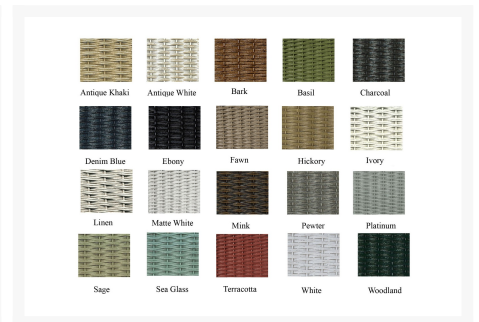

Product Images

Short Description

DISC All Seasons Balcony Stool w/ Cushion 124007 by Lloyd Flanders

Description

The All Seasons Balcony Stool w/ Cushion (124007) by Lloyd Flanders. A blend of modern and classic design, All Seasons is fresh but familiar, current yet timeless. A showcase of the beauty and comfort of the iconic Lloyd Loom® wicker. Comfortable cushions available in over 100 colorful outdoor fabrics made from long lasting Sunbrella. Also available with reticulated foam seating in lieu of cushion seating.

Includes

- One (1) All Seasons Balcony Stool w/ Cushion

Dimension

- 27"W x 24.25"D x 38"H (9.928 lbs.)
- Seat Height w/ Cush 24.00"H
- Arm Height - 31.50"H

Features

- 2x2 Loom Weave Pattern
- Available in 19 Custom Loom Finishes
- Signature Lloyd Loom Material with 100+ Year History in Patio Industry
- 100+ Sunbrella Fabric
- Additional fabric options are available, please call our sales team for more information 888-994-9196
- Sturdy, Corrosion Resistant Fully Welded Aluminum Frames
- 100% Made in America