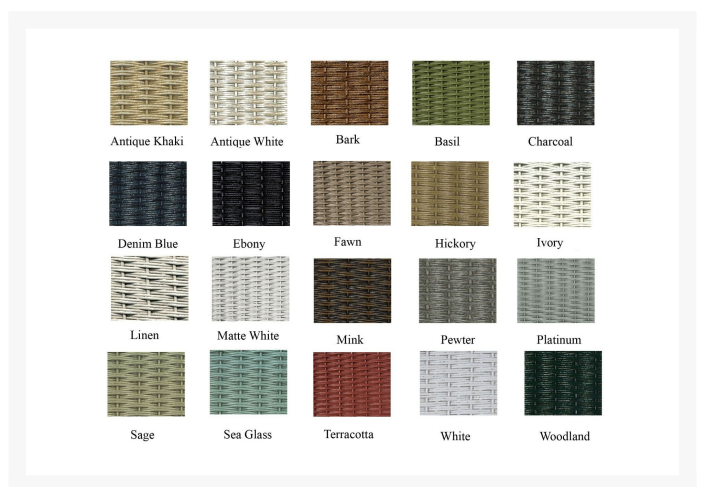

## Short Description

---

All Seasons Dining Arm Chair w/ Cushion 124001 by Lloyd Flanders