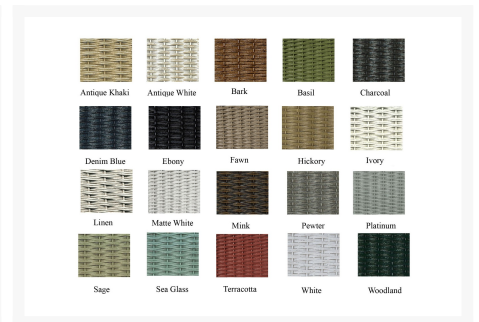

Product Images

Short Description

All Seasons Ottoman w/ Cushion 124017 by Lloyd Flanders

Description

The All Seasons Ottoman w/ Cushion (124017) by Lloyd Flanders. A blend of modern and classic design, All Seasons is fresh but familiar, current yet timeless. A showcase of the beauty and comfort of the iconic Lloyd Loom® wicker. Comfortable cushions available in over 100 colorful outdoor fabrics made from long lasting Sunbrella. Also available with reticulated foam seating in lieu of cushion seating.

Includes

- One (1) All Seasons Ottoman w/ Cushion

Dimension

- 18"W x 17.75"D x 21.75"H (10.01 lbs.)
- Seat Height w/ Cush 18.75"H

Features

- 2x2 Loom Weave Pattern
- Available in 19 Custom Loom Finishes
- Signature Lloyd Loom Material with 100+ Year History in Patio Industry
- 100+ Sunbrella Fabric
- Additional fabric options are available, please call our sales team for more information 888-994-9196
- Sturdy, Corrosion Resistant Fully Welded Aluminum Frames
- 100% Made in America