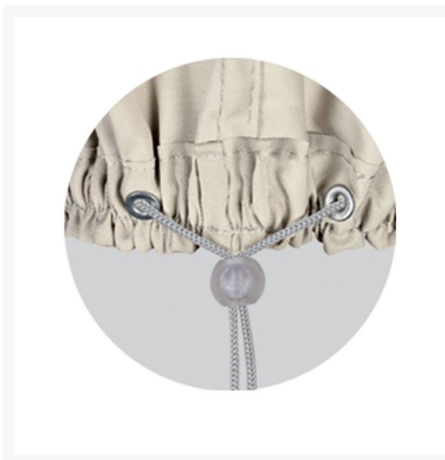

## Short Description

---

Modular Wedge Left End Right Facing Sectional Cover CP406-L by Treasure Garden

## Description

---

Shield your outdoor furniture from the elements with the Modular Wedge Left End (Right Facing) Sectional Cover (CP406-L) by Treasure Garden! This protective cover is designed to be durable, breathable and water-resistant, giving your furniture a second shield from the weather. Proven to not peel or crack, this protective cover will add years to your patio collection's lifespan.

### Includes

- One (1) Treasure Garden Modular Wedge Left End (Right Facing) Sectional Cover CP406-L

### Dimension

- Width: 52"
- Front Width: 28"
- Depth: 40"
- Height: 32"
- Weight: 2.5 lbs.