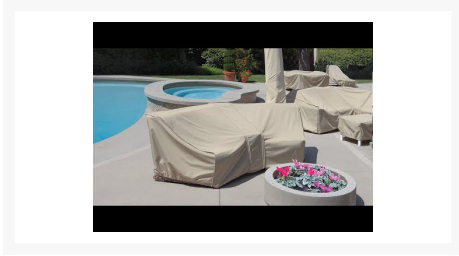

Short Description

Modular Wedge Left End Right Facing Sectional Cover CP406-L by Treasure Garden

Description

Shield your outdoor furniture from the elements with the Modular Wedge Left End (Right Facing) Sectional Cover (CP406-L) by Treasure Garden! This protective cover is designed to be durable, breathable and water-resistant, giving your furniture a second shield from the weather. Proven to not peel or crack, this protective cover will add years to your patio collection's lifespan.

Includes

- One (1) Treasure Garden Modular Wedge Left End (Right Facing) Sectional Cover CP406-L

Dimension

- Width: 52"
- Front Width: 28"
- Depth: 40"
- Height: 32"
- Weight: 2.5 lbs.

Features

- Designed for use with Treasure Garden sectional sofas
- Rhinoweave fabric is durable, breathable and water resistant
- Cinch ties ensure a snug fit
- UPF 50+
- Machine washable
- Offered in neutral Champagne finish

Warranty

- Treasure Garden protective covers have a 1 year warranty against manufacturing defects

About the Manufacturer

Treasure Garden has built a reputation of leadership by producing top quality, custom-made, handcrafted umbrellas, rugs, and furniture covers. Our designers combine advanced technology with the latest color and fabric trends to enhance our products and their performance every year. Thanks to the 6,000 employees who share in the same vision and their attention to detail, Treasure Garden continues to be "The World's Favorite Shade."