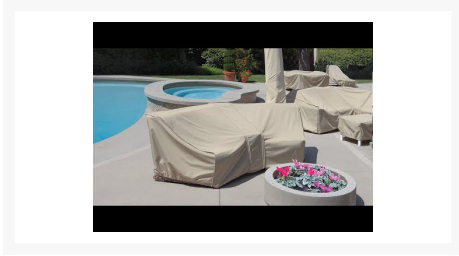

Short Description

Modular Wedge Right End Left Facing Sectional Cover CP406-R by Treasure Garden

Description

Shield your outdoor furniture from the elements with the Modular Wedge Right End (Left Facing) Sectional Cover (CP406-R) by Treasure Garden! This protective cover is designed to be durable, breathable and water-resistant, giving your furniture a second shield from the weather. Proven to not peel or crack, this protective cover will add years to your patio collection's lifespan.

Includes

- One (1) Treasure Garden Modular Wedge Right End (Left Facing) Sectional Cover CP406-R

Dimension

- Width: 52"
- Front Width: 28"
- Depth: 40"
- Height: 32"
- Weight: 2.5 lbs.

Features

- Designed for use with Treasure Garden sectional sofas
- Rhinoweave fabric is durable, breathable and water resistant
- Cinch ties ensure a snug fit
- UPF 50+
- Machine washable
- Offered in neutral Champagne finish

Warranty

- Treasure Garden protective covers have a 1 year warranty against manufacturing defects

About the Manufacturer

Treasure Garden has built a reputation of leadership by producing top quality, custom-made, handcrafted umbrellas, rugs, and furniture covers. Our designers combine advanced technology with the latest color and fabric trends to enhance our products and their performance every year. Thanks to the 6,000 employees who share in the same vision and their attention to detail, Treasure Garden continues to be "The World's Favorite Shade."