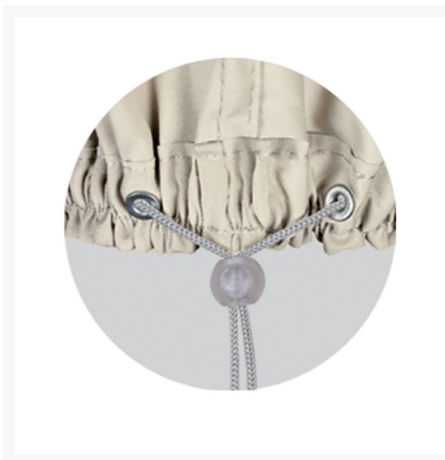

## Short Description

---

Modular Wedge Right End Left Facing Sectional Cover CP406-R by Treasure Garden

## Description

---

Shield your outdoor furniture from the elements with the Modular Wedge Right End (Left Facing) Sectional Cover (CP406-R) by Treasure Garden! This protective cover is designed to be durable, breathable and water-resistant, giving your furniture a second shield from the weather. Proven to not peel or crack, this protective cover will add years to your patio collection's lifespan.

### Includes

- One (1) Treasure Garden Modular Wedge Right End (Left Facing) Sectional Cover CP406-R

### Dimension

- Width: 52"
- Front Width: 28"
- Depth: 40"
- Height: 32"
- Weight: 2.5 lbs.