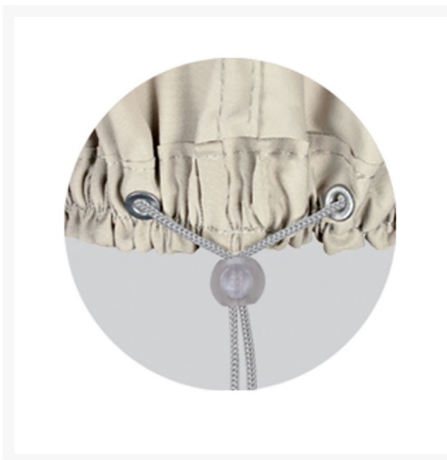

Product Images

Short Description

Modular Extension for Sectional Covers CP405 by Treasure Garden

Description

Shield your outdoor furniture from the elements with the Modular Extension for Sectional Covers (CP405) by Treasure Garden! This protective cover is designed to be durable, breathable and water-resistant, giving your furniture a second shield from the weather. Proven to not peel or crack, this protective cover will add years to your patio collection's lifespan.

Includes

- One (1) Treasure Garden Modular Extension for Sectional Covers CP405

Dimension

- Width: 12"
- Depth: 40"
- Height: 32"
- Weight: 1.12 lbs.

Features

- Designed for use with Treasure Garden sectional sofas
- Rhinoweave fabric is durable, breathable and water resistant
- Cinch ties ensure a snug fit
- UPF 50+
- Machine washable
- Offered in neutral Champagne finish