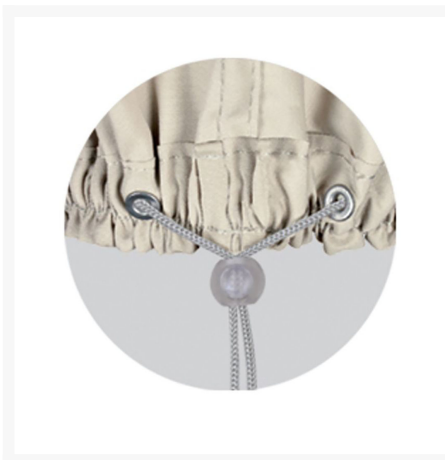

Product Images

Short Description

Modular Corner Sectional Cover CP404 by Treasure Garden

Description

Shield your outdoor furniture from the elements with the Modular Corner Sectional Cover (CP404) by Treasure Garden! This protective cover is designed to be durable, breathable and water-resistant, giving your furniture a second shield from the weather. Proven to not peel or crack, this protective cover will add years to your patio collection's lifespan.

Includes

- One (1) Treasure Garden Modular Corner Sectional Cover CP404

Dimension

- Width: 40"
- Depth: 40"
- Height: 32"
- Weight: 2.5 lbs.

Features

- Designed for use with Treasure Garden sectional sofas
- Rhinoweave fabric is durable, breathable and water resistant
- Cinch ties ensure a snug fit
- UPF 50+
- Machine washable
- Offered in neutral Champagne finish