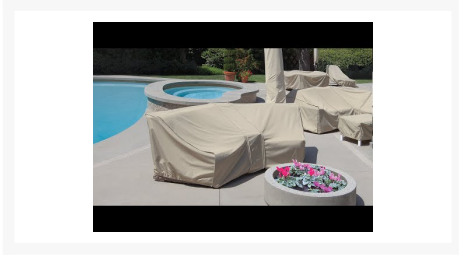

Product Images

Short Description

Modular Left End Right Facing Sectional Cover CP403 by Treasure Garden

Description

Shield your outdoor furniture from the elements with the Modular Left End (Right Facing) Sectional Cover (CP403) by Treasure Garden! This protective cover is designed to be durable, breathable and water-resistant, giving your furniture a second shield from the weather. Proven to not peel or crack, this protective cover will add years to your patio collection's lifespan.

Includes

- One (1) Treasure Garden Modular Left End (Right Facing) Sectional Cover CP403

Dimension

- Width: 32"
- Depth: 40"
- Height: 32"
- Weight: 2.25 lbs.

Features

- Designed for use with Treasure Garden sectional sofas
- Rhinoweave fabric is durable, breathable and water resistant
- Cinch ties ensure a snug fit
- UPF 50+
- Machine washable
- Offered in neutral Champagne finish