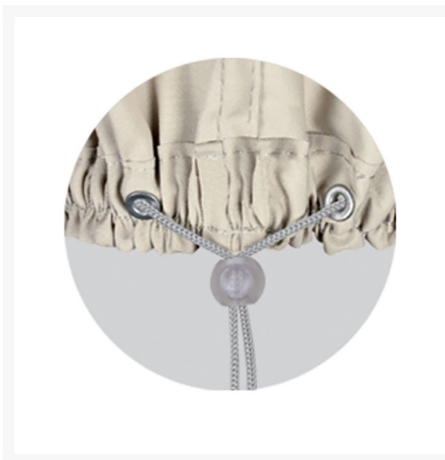

Product Images

Short Description

Modular Armless Middle Sectional Cover CP402 by Treasure Garden

Description

Shield your outdoor furniture from the elements with the Modular Armless (Middle) Sectional Cover (CP402) by Treasure Garden! This protective cover is designed to be durable, breathable and water-resistant, giving your furniture a second shield from the weather. Proven to not peel or crack, this protective cover will add years to your patio collection's lifespan.

Includes

- One (1) Treasure Garden Modular Armless (Middle) Sectional Cover CP402

Dimension

- Width: 28"
- Depth: 40"
- Height: 32"
- Weight: 1.87 lbs.

Features

- Designed for use with Treasure Garden sectional sofas
- Rhinoweave fabric is durable, breathable and water resistant
- Cinch ties ensure a snug fit
- UPF 50+
- Machine washable
- Offered in neutral Champagne finish