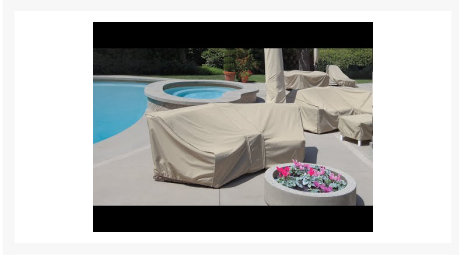

## Short Description

---

Modular Right End Left Facing Sectional Cover CP401 by Treasure Garden

## Description

---

Shield your outdoor furniture from the elements with the Modular Right End (Left Facing) Sectional Cover (CP401) by Treasure Garden! This protective cover is designed to be durable, breathable and water-resistant, giving your furniture a second shield from the weather. Proven to not peel or crack, this protective cover will add years to your patio collection's lifespan.

Includes

- One (1) Treasure Garden Modular Right End (Left Facing) Sectional Cover CP401

Dimension

- Width: 32"
- Depth: 40"
- Height: 32"
- Weight: 2.37 lbs.

Features

- Designed for use with Treasure Garden sectional sofas
- Rhinoweave fabric is durable, breathable and water resistant
- Cinch ties ensure a snug fit
- UPF 50+
- Machine washable
- Offered in neutral Champagne finish