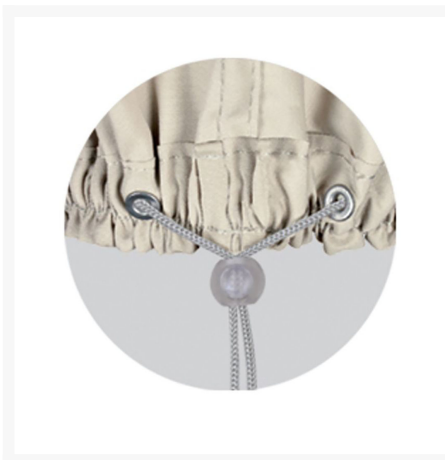

## Short Description

---

Modular Right End Left Facing Sectional Cover CP401 by Treasure Garden

## Description

---

Shield your outdoor furniture from the elements with the Modular Right End (Left Facing) Sectional Cover (CP401) by Treasure Garden! This protective cover is designed to be durable, breathable and water-resistant, giving your furniture a second shield from the weather. Proven to not peel or crack, this protective cover will add years to your patio collection's lifespan.

Includes

- One (1) Treasure Garden Modular Right End (Left Facing) Sectional Cover CP401

Dimension

- Width: 32"
- Depth: 40"
- Height: 32"
- Weight: 2.37 lbs.

Features

- Designed for use with Treasure Garden sectional sofas
- Rhinoweave fabric is durable, breathable and water resistant
- Cinch ties ensure a snug fit
- UPF 50+
- Machine washable
- Offered in neutral Champagne finish