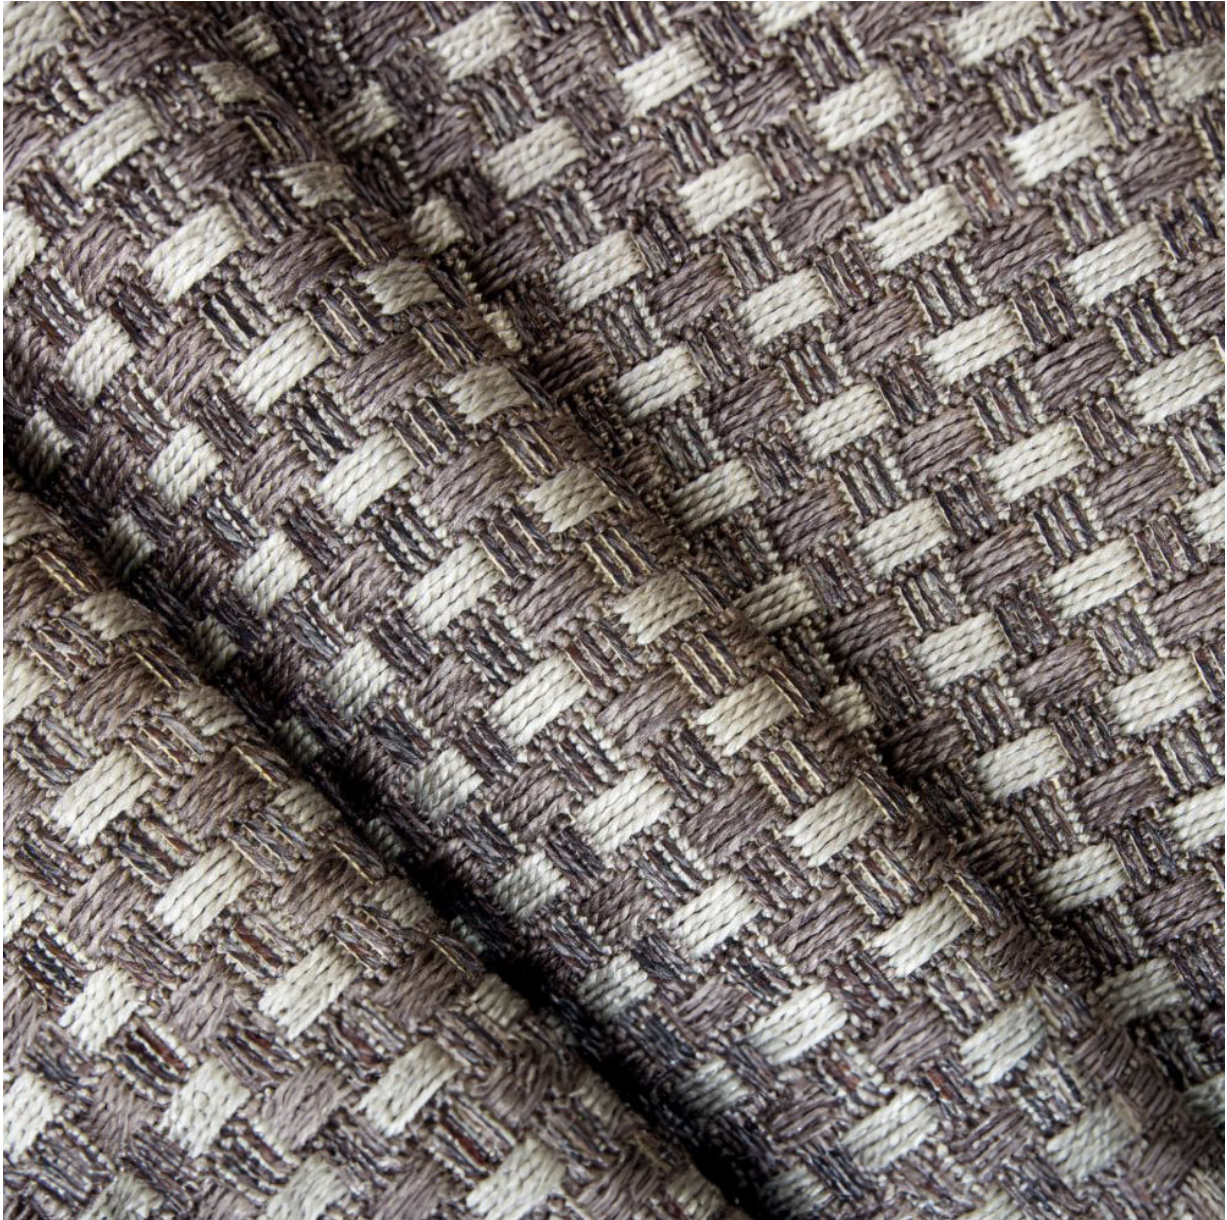

Patio Productions San Diego

2161 Hancock St

San Diego, CA 92110

Phone: 1-888-947-4449

Product Images

Short Description

Cobblestone - Grey Outdoor Rug RG-461-388 by Treasure Garden

Description

Looking to add the finishing touch to your patio? Add a little color with the Cobblestone - Grey Outdoor Rug (RG-461-388) by Treasure Garden! It has all the elegance of an indoor rug with the added resilience required for an outdoor environment. This rug is perfect for small chat sets and larger dining sets alike. Unlike other

outdoor rugs, you won't need to sacrifice comfort and look for durability. Each one is made from 100% polypropylene, which is fade resistant, soft and easy to clean.

Includes

- One (1) Cobblestone - Grey Outdoor Rug RG-461-388

Dimension

- Small rug measures 5'3" x 7'4" (12 lbs.)
- Large rug measures 7'10" x 10' (24 lbs.)

Features

- Showcases Treasure Garden 's latest on-trend designs, rich textures and vibrant colors
- Available in a small and large size
- Resistant to mildew, soil and stains
- UV stabilizers in the fabric help keep the rug colorfast over time
- Multi-ply cabled heat-set yarns eliminates stray fibers and helps the rug retain its shape
- Simply hose off to clean