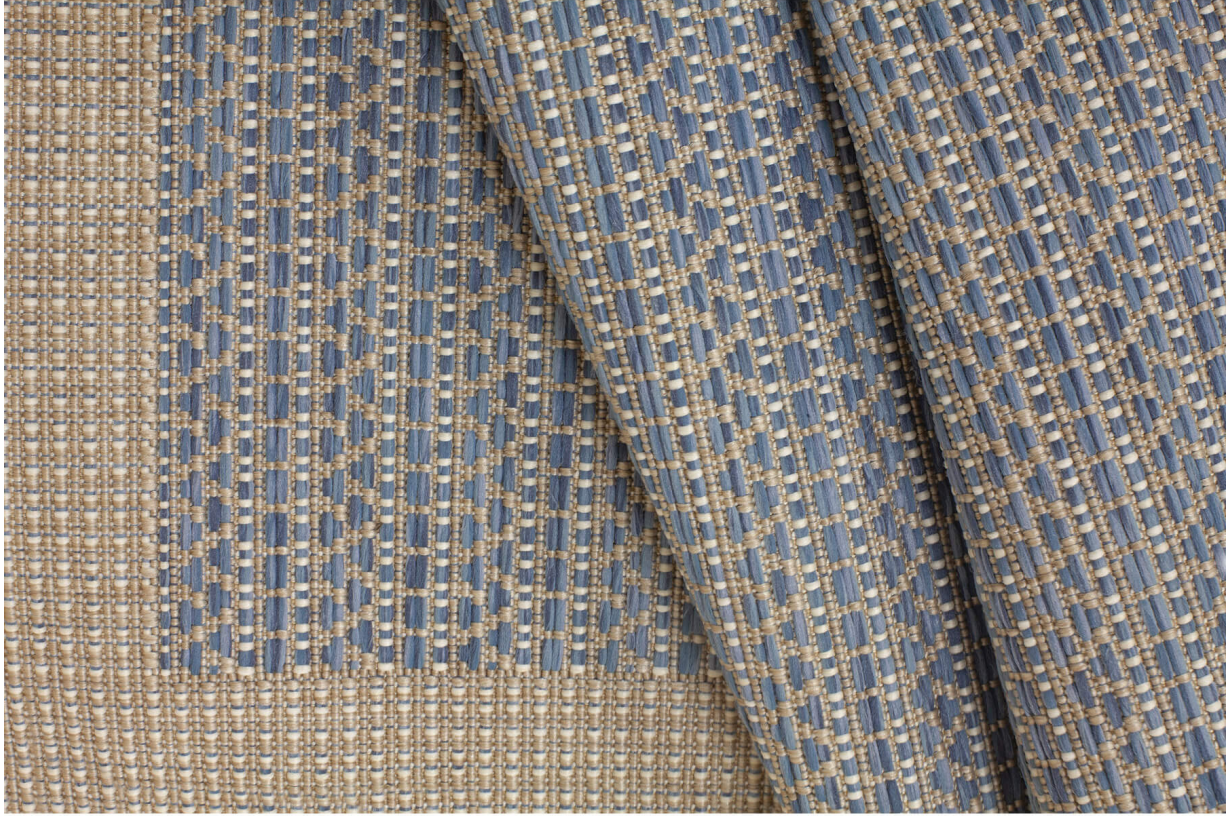

Patio Productions San Diego

2161 Hancock St

San Diego, CA 92110

Phone: 1-888-947-4449

Product Images

Short Description

North Shore - Sky Blue Outdoor Rug RG-097-365 by Treasure Garden

Description

Looking to add the finishing touch to your patio? Add a little color with the North Shore - Sky Blue Outdoor Rug (RG-097-365) by Treasure Garden! It has all the elegance of an indoor rug with the added resilience required for an outdoor environment. This rug is perfect for small chat sets and larger dining sets alike.

Unlike other outdoor rugs, you won't need to sacrifice comfort and look for durability. Each one is made from 100% polypropylene, which is fade resistant, soft and easy to clean.

Includes

- One (1) North Shore - Sky Blue Outdoor Rug RG-097-365

Dimension

- Small rug measures 5'3" x 7'4" (12 lbs.)
- Large rug measures 7'10" x 10' (24 lbs.)

Features

- Showcases Treasure Garden 's latest on-trend designs, rich textures and vibrant colors
- Available in a small and large size
- Resistant to mildew, soil and stains
- UV stabilizers in the fabric help keep the rug colorfast over time
- Multi-ply cabled heat-set yarns eliminates stray fibers and helps the rug retain its shape
- Simply hose off to clean