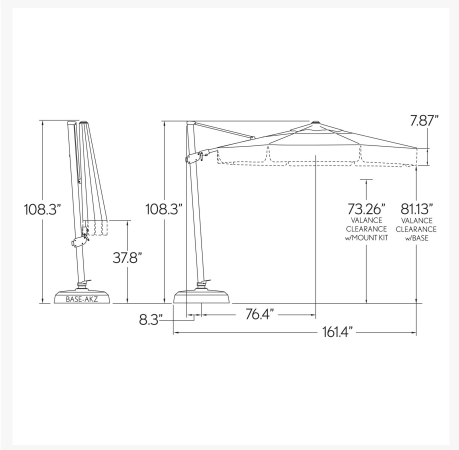

Patio Productions San Diego

2161 Hancock St

San Diego, CA 92110

Phone: 1-888-947-4449

Product Images

Short Description

11.5' Octagon Cantilever Umbrella AG25TR by Treasure Garden

Description

The 11.5' Octagon Cantilever Umbrella (AG25TR) by Treasure Garden is elegant, durable and easy to use, bringing the perfect amount of shade and style to your patio. Its simple crank to open system makes setup easy, while its 360° rotation and infinite tilt function help you to follow the sun all day long.

Includes

- One (1) 11.5' Octagon Cantilever Umbrella AG25T
- One (1) Protective Cover
- Fillable bases and mount kits sold separately

Dimension

- Canopy Size: 11.5'
- Overall Height: 108.3"
- Coverage: 96 sq. ft.
- Number of Ribs: 8
- Pole Diameter: 3.54" x 2.56"
- Weight: 73 lbs.
- Fillable Standard Base 34" x 34" x 7.5" (BASE-13) Weight: 75 lbs.
- Fillable Rolling Base 34" x 34" x 7.5" (BASE-13R) Weight: 190 lbs.