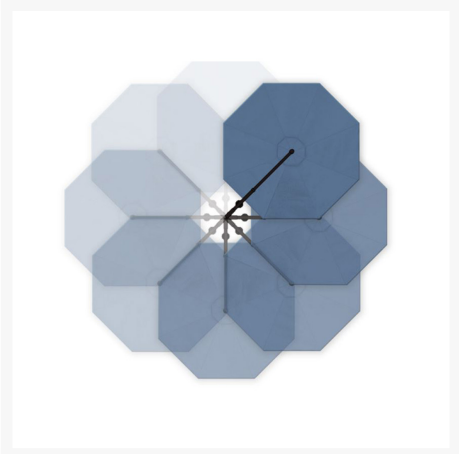

Patio Productions San Diego

2161 Hancock St

San Diego, CA 92110

Phone: 1-888-947-4449

Product Images

Short Description

11.5' Octagon Cantilever Umbrella AG25TR by Treasure Garden

Description

The 11.5' Octagon Cantilever Umbrella (AG25TR) by Treasure Garden is elegant, durable and easy to use, bringing the perfect amount of shade and style to your patio. Its simple crank to open system makes setup easy, while its 360° rotation and infinite tilt function help you to follow the sun all day long.

Includes

- One (1) 11.5' Octagon Cantilever Umbrella AG25T
- One (1) Protective Cover
- Fillable bases and mount kits sold separately

Dimension

- Canopy Size: 11.5'
- Overall Height: 108.3"
- Coverage: 96 sq. ft.
- Number of Ribs: 8
- Pole Diameter: 3.54" x 2.56"
- Weight: 73 lbs.
- Fillable Standard Base 34" x 34" x 7.5" (BASE-13) Weight: 75 lbs.
- Fillable Rolling Base 34" x 34" x 7.5" (BASE-13R) Weight: 190 lbs.

Features

- Move this parasol into every desired position with infinite tilt
- Convenient crank system for quick and easy opening
- Rotate 360° with foot pedal to follow the sun
- Powder coated aluminum frame is sleek, durable and corrosion resistant
- Comes with double wind vent, which serves dual purpose of venting heat and providing stability against wind
- Built-in light adapter compatible with Treasure Garden lights
- Available in Sunbrella, O'bravia, Outdura and Docril fabrics, which are distinctive, fade resistant and easy to clean
- Simply hose off to clean and store in protective cover away from elements to extend lifespan
- Fill your matching umbrella base with at least 200 lbs. of sand (sold separately)