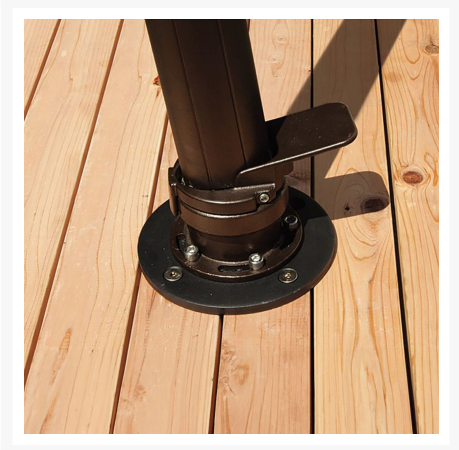

Patio Productions San Diego

2161 Hancock St

San Diego, CA 92110

Phone: 1-888-947-4449

Product Images

Short Description

11.5' Octagon Cantilever Umbrella AG25TR by Treasure Garden

Description

The 11.5' Octagon Cantilever Umbrella (AG25TR) by Treasure Garden is elegant, durable and easy to use, bringing the perfect amount of shade and style to your patio. Its simple crank to open system makes setup easy, while its 360° rotation and infinite tilt function help you to follow the sun all day long.

Includes

- One (1) 11.5' Octagon Cantilever Umbrella AG25T
- One (1) Protective Cover
- Fillable bases and mount kits sold separately

Dimension

- Canopy Size: 11.5'
- Overall Height: 108.3"
- Coverage: 96 sq. ft.
- Number of Ribs: 8
- Pole Diameter: 3.54" x 2.56"
- Weight: 73 lbs.
- Fillable Standard Base 34" x 34" x 7.5" (BASE-13) Weight: 75 lbs.
- Fillable Rolling Base 34" x 34" x 7.5" (BASE-13R) Weight: 190 lbs.

Features

- Move this parasol into every desired position with infinite tilt
- Convenient crank system for quick and easy opening
- Rotate 360° with foot pedal to follow the sun
- Powder coated aluminum frame is sleek, durable and corrosion resistant
- Comes with double wind vent, which serves dual purpose of venting heat and providing stability against wind
- Built-in light adapter compatible with Treasure Garden lights
- Available in Sunbrella, O'bravia, Outdura and Docril fabrics, which are distinctive, fade resistant and easy to clean
- Simply hose off to clean and store in protective cover away from elements to extend lifespan
- Fill your matching umbrella base with at least 200 lbs. of sand (sold separately)