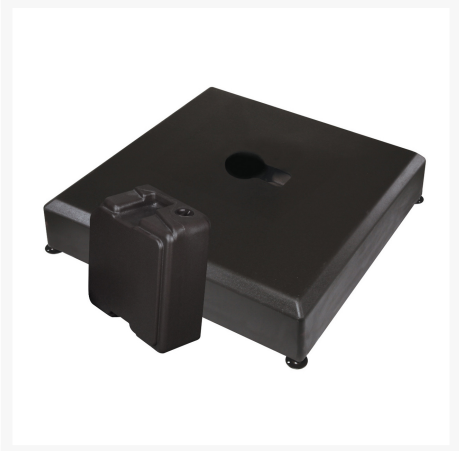

Patio Productions San Diego

2161 Hancock St

San Diego, CA 92110

Phone: 1-888-947-4449

Product Images

Short Description

11.5' Octagon Cantilever Umbrella AG25TR by Treasure Garden

Description

The 11.5' Octagon Cantilever Umbrella (AG25TR) by Treasure Garden is elegant, durable and easy to use, bringing the perfect amount of shade and style to your patio. Its simple crank to open system makes setup easy, while its 360° rotation and infinite tilt function help you to follow the sun all day long.

Includes

- One (1) 11.5' Octagon Cantilever Umbrella AG25T
- One (1) Protective Cover
- Fillable bases and mount kits sold separately

Dimension

- Canopy Size: 11.5'
- Overall Height: 108.3"
- Coverage: 96 sq. ft.
- Number of Ribs: 8
- Pole Diameter: 3.54" x 2.56"
- Weight: 73 lbs.
- Fillable Standard Base 34" x 34" x 7.5" (BASE-13) Weight: 75 lbs.
- Fillable Rolling Base 34" x 34" x 7.5" (BASE-13R) Weight: 190 lbs.

Features

- Move this parasol into every desired position with infinite tilt
- Convenient crank system for quick and easy opening
- Rotate 360° with foot pedal to follow the sun
- Powder coated aluminum frame is sleek, durable and corrosion resistant
- Comes with double wind vent, which serves dual purpose of venting heat and providing stability against wind
- Built-in light adapter compatible with Treasure Garden lights
- Available in Sunbrella, O'bravia, Outdura and Docril fabrics, which are distinctive, fade resistant and easy to clean
- Simply hose off to clean and store in protective cover away from elements to extend lifespan
- Fill your matching umbrella base with at least 200 lbs. of sand (sold separately)