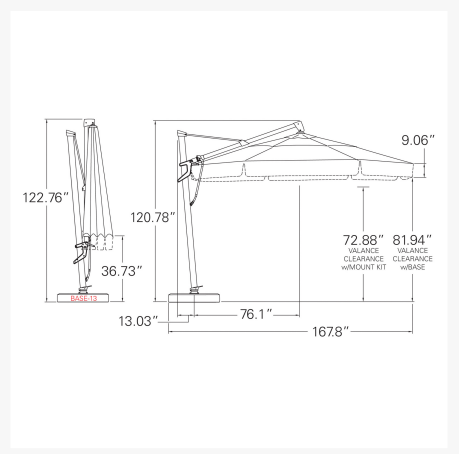

Patio Productions San Diego

2161 Hancock St

San Diego, CA 92110

Phone: 1-888-947-4449

Product Images

Short Description

13' Starlux AKZ PLUS Octagon Cantilever AKZP13LX by Treasure Garden

Description

The 13' Starlux AKZ PLUS Octagon Cantilever (AKZP13LX) by Treasure Garden is elegant, durable and easy to use, bringing the perfect amount of shade and style to your patio. Enjoy 129 square feet of shade during the day and wow guests with this umbrella's starlight ambiance after the sun goes down.

Dimension

- Canopy Size: 13'
- Overall Height: 122.76"
- Coverage: 129 sq. ft.
- Number of Ribs: 8
- Pole Diameter: 3.64" x 2.56"
- Weight: 109 lbs.
- Fillable Standard Base BASE-13: 34" x 34" x 7.5" with leveling feet, Weight: 75 lbs.
- Fillable Rolling Base BASE-13R: 34" x 34" x 7.5", Weight: 190 lbs.