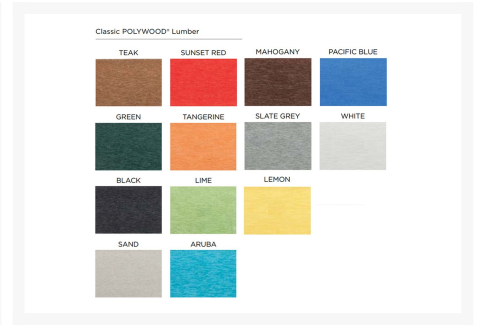

Short Description

This all-weather dining chair pairs with a Mini Harvest Dining Table and Nautic Café Dining Side Chairs to create a space saving outdoor dining set, ideal for entertaining at your next gathering.

Description

The Nautic Cafe Dining Arm Chair (UA210-2) by POLYWOOD. Comfortable chair with minimalist lines and curves. This all-weather dining chair pairs with a Mini Harvest Dining Table and Nautic Cafe Dining Side Chairs to create a space saving outdoor dining set, ideal for entertaining at your next gathering.

Includes

- One (1) Nautic Cafe Dining Arm Chair

Dimensions

- 25.50" W x 22.50" D x 33.50" H (16 lbs.)

Features

- Convenient handle in back rest
- Built to withstand a range of climates including hot sun, snowy winters, and strong coastal winds
- Constructed of genuine POLYWOOD® lumber that is not prone to splinter, crack, chip, peel, or rot
- 20-year residential warranty
- Featuring durable, powder coated aluminum frame and legs
- Cleans easily with soap, water, and a soft bristle brush
- UV protectant and color continuously throughout the HDPE material; requires no painting or waterproofing
- Marine-grade quality hardware
- Made in Syracuse, Indiana

Durability : Backed by a 20-Year Warranty, our lumber is resistant to stains and corrosive substances, and isn't prone to splinter, crack, chip, peel, or rot.

Weather resistance : Our all-weather material is built to withstand all four seasons and a range of climates including hot sun, snowy winters, salt spray, and heavy winds.

Color-stay technology : UV inhibitors and stabilizers protect our lumber from harmful environmental degradation and, along with light stable pigments, run continuously throughout the material.