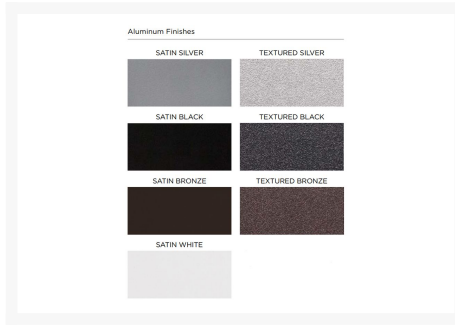

Short Description

This all-weather dining chair pairs with a Mini Harvest Dining Table and Nautic Café Dining Side Chairs to create a space saving outdoor dining set, ideal for entertaining at your next gathering.

Description

The Nautic Cafe Dining Arm Chair (UA210-2) by POLYWOOD. Comfortable chair with minimalist lines and curves. This all-weather dining chair pairs with a Mini Harvest Dining Table and Nautic Cafe Dining Side Chairs to create a space saving outdoor dining set, ideal for entertaining at your next gathering.

Includes

- One (1) Nautic Cafe Dining Arm Chair

Dimensions

- 25.50" W x 22.50" D x 33.50" H (16 lbs.)

Features

- Convenient handle in back rest
- Built to withstand a range of climates including hot sun, snowy winters, and strong coastal winds
- Constructed of genuine POLYWOOD® lumber that is not prone to splinter, crack, chip, peel, or rot
- 20-year residential warranty
- Featuring durable, powder coated aluminum frame and legs
- Cleans easily with soap, water, and a soft bristle brush
- UV protectant and color continuously throughout the HDPE material; requires no painting or waterproofing
- Marine-grade quality hardware
- Made in Syracuse, Indiana

Durability : Backed by a 20-Year Warranty, our lumber is resistant to stains and corrosive substances, and isn't prone to splinter, crack, chip, peel, or rot.

Weather resistance : Our all-weather material is built to withstand all four seasons and a range of climates including hot sun, snowy winters, salt spray, and heavy winds.

Color-stay technology : UV inhibitors and stabilizers protect our lumber from harmful environmental degradation and, along with light stable pigments, run continuously throughout the material.