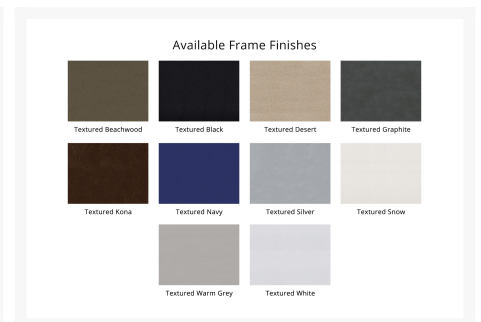

Product Images

Short Description

The Tribeca Sling Balcony Height Chair (1T80) by Telescope Casual. Telescope Casual has been producing quality, outdoor patio furniture for over a century

Description

The Tribeca Sling Balcony Height Café Chair (1T80) by Telescope Casual. Telescope Casual has been producing quality, outdoor patio furniture for over a century. The product line includes wicker, aluminum, cast aluminum and resin furniture. Telescope Casual products feature the highest quality of any porch and patio furniture or accessories in the industry.

Includes

- One (1) Tribeca Sling Balcony Height Chair

Dimensions

- 24"W x 24.5"D x 42"H (13.5 lbs)
- Seat Height: 26"
- Arm Height: 32.25"

Features

- Extremely durable 100% powder coated aluminum frame
- All-weather resistance to wet weather rust and stains
- Stackable for efficient storage
- Sling fabric is easily replaceable
- Made in the USA