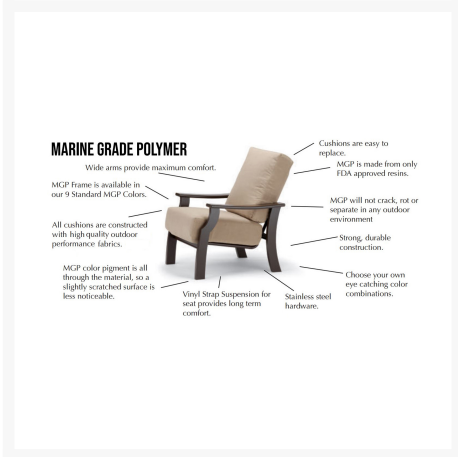

## Product Images

---

## Description

Enjoy a tropical getaway every day with the Hudson MGP Adirondack Arm Chair (2H80) by Telescope Casual. The Hudson Collection will bring a little bit of the beachside resort vibe to your backyard - it even has a built in bottle opener! Its classic, wide-slat design and generously proportioned seating give it a unique visual appeal, while sturdy, all-weather construction ensures lasting performance across the seasons. The durable marine grade polymer frame is made to endure in any outdoor setting, rain or shine.

Includes

- One (1) Hudson MGP Adirondack Arm Chair 2H80

Dimensions

- 37.5"H x 30.75"W x 31.5"D
- Seat Height (No Cushion): 14.5"
- Weight: 39.00 lbs.

Features

- Marine grade polymer frame (MGP) will not crack, rot, or separate
- MGP is impervious to moisture, so will not absorb fresh water or salt water
- Synthetic lumber is solid color all the way through
- Includes high quality stainless steel hardware
- MGP is made with more than 30% recycled resin and can be recycled
- Made in the USA
- No assembly required