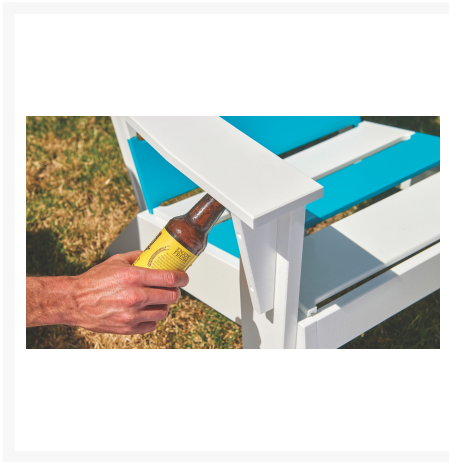

Short Description

Hudson MGP Adirondack Arm Chair 2H80

Description

Enjoy a tropical getaway every day with the Hudson MGP Adirondack Arm Chair (2H80) by Telescope Casual. The Hudson Collection will bring a little bit of the beachside resort vibe to your backyard - it even has a built in bottle opener! Its classic, wide-slat design and generously proportioned seating give it a unique visual appeal, while sturdy, all-weather construction ensures lasting performance across the seasons. The durable marine grade polymer frame is made to endure in any outdoor setting, rain or shine.

Includes

- One (1) Hudson MGP Adirondack Arm Chair 2H80

Dimensions

- 37.5"H x 30.75"W x 31.5"D
- Seat Height (No Cushion): 14.5"
- Weight: 39.00 lbs.

Features