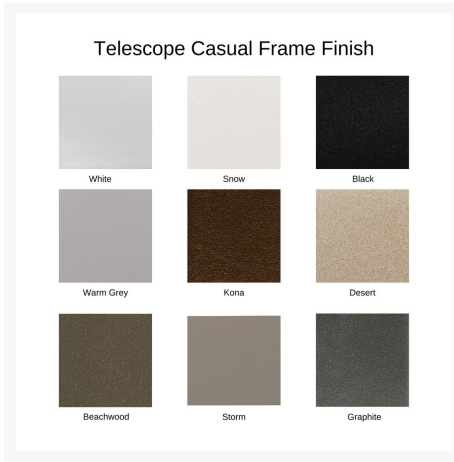

Short Description

Kendall Sling Stacking Balcony Height Arm Chair 9K80 by Telescope Casual

Description

Add an upscale vibe to your outdoor dining, sitting, or lounging area with the Kendall Sling Stacking Balcony Height Arm Chair (9K80) by Telescope Casual. Designed for entertaining, this collection is a perfect fit for restaurants and residences alike. Its chic style, slim frame design, and modern look give it a unique visual appeal, while sturdy, all-weather construction ensures lasting performance across the seasons. The durable powder-coated aluminum frame and strong, quick-drying sling fabric are made to endure in any outdoor setting, rain or shine. This restaurant-quality selection will bring a legitimate design, look, and feel to your outdoor entertaining area. Elevated a few inches higher than standard lay-flat chaise lounges, this piece showcases purposeful straight lines for a modern look you won't find anywhere else.

Includes

- One (1) Kendall Sling Stacking Balcony Height Arm Chair 9K80

Dimensions

- 25.5" W x 26.5" D x 43.5" H (14 lbs.)
- Seat Height: 26"
- Arm Height: 31.75"

Features

- Powder-coated aluminum frames are lightweight, durable, and rust proof
- Rustproof powder-coated aluminum frames are treated with a multi-step finish for maximum outdoor protection
- High quality stainless steel hardware are sleek, durable, and weather resistant
- Sling fabric is durable, easy to maintain, and comfortable
- Stackable design makes storage and transportation easy.
- Premium commercial-grade materials ensure durability and longevity for both commercial and residential spaces
- Made in the USA