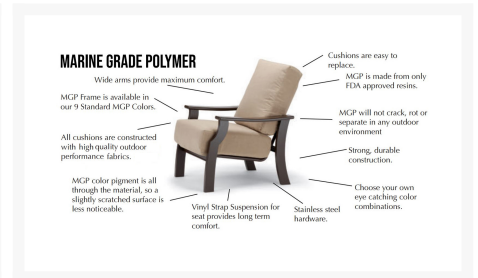

Product Images

Short Description

Belle Isle MGP/Aluminum Sling 4-Position Chaise Lounge L020 by Telescope Casual

Description

The Belle Isle MGP/Aluminum Sling 4-Position Chaise Lounge (L020) by Telescope Casual You and your guests will be enchanted by this collection's sleek angles and arcs. Its stylish curves, high backs, and minimalist design give it a unique visual appeal, while sturdy, all-weather construction ensures lasting performance across the seasons. The durable powder-coated aluminum frame, marine grade polymer accents, and strong, quick-drying sling fabric are made to endure in any outdoor setting, rain or shine. Each piece is designed with the experience in mind. Whether you're relaxing with a book or gathering with friends over a drink or meal, you can sit back and relax knowing that this selection is right for the occasion. Note: This piece is only sold in pairs.

Includes

- One (1) Belle Isle MGP/Aluminum Sling 4-Position Chaise Lounge L020

Dimensions

- 31" W x 65.5" D x 39" H (21 lbs.)
- Seat Height: 14.25"
- Arm Height: 24.5"
- Reclined Length: 78.5 in

Features

- Powder-coated aluminum frame will not rust, peel, or crack
- Marine grade polymer (MGP) accents will not crack, rot, or separate; poly lumber is also impervious to water
- Synthetic lumber is solid color all the way through
- Includes high quality stainless steel hardware
- Sling fabric is comfortable, quick-drying and low maintenance
- Comes with 4 chaise positions, including lay-flat
- Aluminum frame can be recycled
- MGP is made with more than 30% recycled resin and can be recycled
- Made in the USA
- No Assembly Required