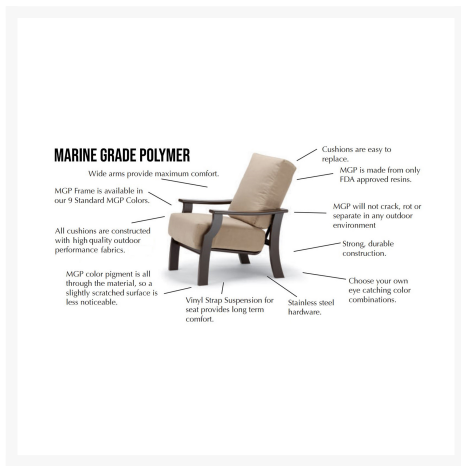

Strong, extra durable construction.

Cushions are easy to replace.

Breathable cushions help dry the cushions quicker and extend the life of the cushion.

Vinyl Strap Suspension for seat provides long term comfort.

Durable replaceable plastic glides to protect patio surface.

Stainless steel hardware.

Short Description

Belle Isle MGP/Aluminum Sling Loveseat Glider L080 by Telescope Casual

Description

The Belle Isle MGP/Aluminum Sling Loveseat Glider (L080) by Telescope Casual You and your guests will be enchanted by this collection's sleek angles and arcs. Its stylish curves, high backs, and minimalist design give it a unique visual appeal, while sturdy, all-weather construction ensures lasting performance across the seasons. The durable powder-coated aluminum frame, marine grade polymer accents, and strong, quick-drying sling fabric are made to endure in any outdoor setting, rain or shine. Each piece is designed with the experience in mind. Whether you're relaxing with a book or gathering with friends over a drink or meal, you can sit back and relax knowing that this selection is right for the occasion. Note: This piece is only sold in pairs.

Includes

- One (1) Belle Isle MGP/Aluminum Sling Loveseat Glider L080

Dimensions

- 49" W x 33" D x 36.5" H (31 lbs.)
- Seat Height: 18"
- Arm Height: 24.5"

Features

- Powder-coated aluminum frame will not rust, peel, or crack
- Marine grade polymer (MGP) accents will not crack, rot, or separate; poly lumber is also impervious to water
- Synthetic lumber is solid color all the way through
- Includes high quality stainless steel hardware
- Sling fabric is comfortable, quick-drying and low maintenance
- Aluminum frame can be recycled
- MGP is made with more than 30% recycled resin and can be recycled
- Made in the USA