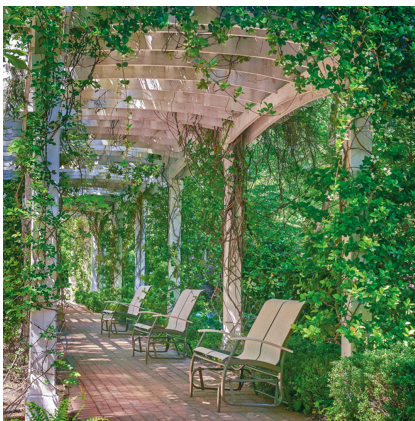

Product Images

POWDERCOATED ALUMINUM

Strong, extra durable construction.