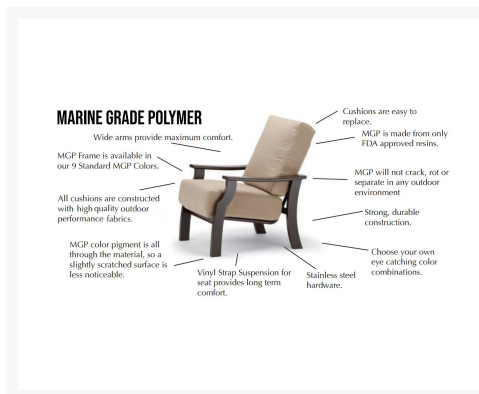

Product Images

Short Description

Belle Isle MGP/Aluminum Sling Hidden Motion Chat Height Chair L030 by Telescope Casual

Description

The Belle Isle MGP/Aluminum Sling Hidden Motion Chat Height Chair (L030) by Telescope Casual You and your guests will be enchanted by this collection's sleek angles and arcs. Its stylish curves, high backs, and minimalist design give it a unique visual appeal, while sturdy, all-weather construction ensures lasting performance across the seasons. The durable powder-coated aluminum frame, marine grade polymer accents, and strong, quick-drying sling fabric are made to endure in any outdoor setting, rain or shine. Each piece is designed with the experience in mind. Whether you're relaxing with a book or gathering with friends over a drink or meal, you can sit back and relax knowing that this selection is right for the occasion. Note: This piece is only sold in pairs.

Includes

- One (1) Belle Isle MGP/Aluminum Sling Hidden Motion Chat Height Chair L030

Dimensions

- 28.5" W x 30" D x 39" H (25 lbs.)
- Seat Height: 16"
- Arm Height: 24.5"

Features

- Powder-coated aluminum frame will not rust, peel, or crack
- Marine grade polymer (MGP) accents will not crack, rot, or separate; poly lumber is also impervious to water
- Synthetic lumber is solid color all the way through
- Includes high quality stainless steel hardware
- Sling fabric is comfortable, quick-drying and low maintenance
- Aluminum frame can be recycled
- MGP is made with more than 30% recycled resin and can be recycled