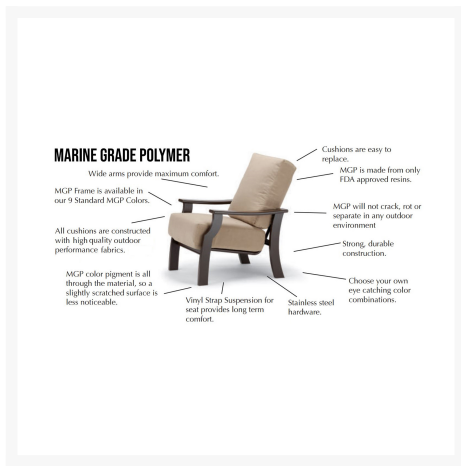

Product Images

Short Description

Belle Isle MGP/Aluminum Sling Dining Arm Chair with Adjustable Back L040 by Telescope Casual

Description

The Belle Isle MGP/Aluminum Sling Dining Arm Chair with Adjustable Back (L040) by Telescope Casual You and your guests will be enchanted by this collection's sleek angles and arcs. Its stylish curves, high backs, and minimalist design give it a unique visual appeal, while sturdy, all-weather construction ensures lasting performance across the seasons. The durable powder-coated aluminum frame, marine grade polymer accents, and strong, quick-drying sling fabric are made to endure in any outdoor setting, rain or shine. Each piece is designed with the experience in mind. Whether you're relaxing with a book or gathering with friends over a drink or meal, you can sit back and relax knowing that this selection is right for the occasion. Note: This piece is only sold in pairs.

Includes

- One (1) Belle Isle MGP/Aluminum Sling Dining Arm Chair with Adjustable Back L040

Dimensions

- 28.5" W x 30" D x 39" H (17 lbs.)
- Seat Height: 18"
- Arm Height: 24.5"
- Reclined Length: 46.5 in

Features

- Powder-coated aluminum frame will not rust, peel, or crack
- Marine grade polymer (MGP) accents will not crack, rot, or separate; poly lumber is also impervious to water
- Synthetic lumber is solid color all the way through
- Includes high quality stainless steel hardware
- Sling fabric is comfortable, quick-drying and low maintenance
- Aluminum frame can be recycled
- MGP is made with more than 30% recycled resin and can be recycled