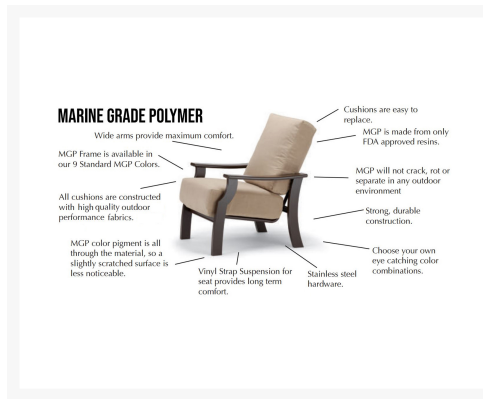

PATIO
PRODUCTIONS

Patio Productions San Diego

2161 Hancock St

San Diego, CA 92110

Phone: 1-888-947-4449

Product Images

Short Description

Belle Isle MGP/Aluminum Sling Supreme High Back Dining Arm Chair (Set of 2) L010 by Telescope Casual

Description

The Belle Isle MGP/Aluminum Sling Supreme High Back Dining Arm Chair (L010) by Telescope Casual You and your guests will be enchanted by this collection's sleek angles and arcs. Its stylish curves, high backs, and minimalist design give it a unique visual appeal, while sturdy, all-weather construction ensures lasting performance across the seasons. The durable powder-coated aluminum frame, marine grade polymer accents, and strong, quick-drying sling fabric are made to endure in any outdoor setting, rain or shine. Each piece is designed with the experience in mind. Whether you're relaxing with a book or gathering with friends over a drink or meal, you can sit back and relax knowing that this selection is right for the occasion. Note: This piece is only sold in pairs.

Includes

- Two (2) Belle Isle MGP/Aluminum Sling Supreme High Back Dining Arm Chair L010

Dimensions

- 27.5" W x 28.5" D x 44" H (14 lbs.)
- Seat Height: 18"
- Arm Height: 24.5"

Features

- Powder-coated aluminum frame will not rust, peel, or crack
- Marine grade polymer (MGP) accents will not crack, rot, or separate; poly lumber is also impervious to water
- Synthetic lumber is solid color all the way through
- Includes high quality stainless steel hardware
- Sling fabric is comfortable, quick-drying and low maintenance
- Aluminum frame can be recycled
- MGP is made with more than 30% recycled resin and can be recycled
- Made in the USA
- No Assembly Required