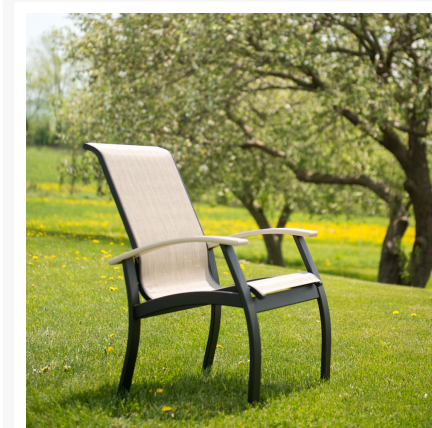

## Short Description

Belle Isle MGP/Aluminum Sling Dining Arm Chair (Set of 2) L070 by Telescope Casual

## Description

The Belle Isle MGP/Aluminum Sling Dining Arm Chair (L070) by Telescope Casual You and your guests will be enchanted by this collection's sleek angles and arcs. Its stylish curves, high backs, and minimalist design give it a unique visual appeal, while sturdy, all-weather construction ensures lasting performance across the seasons. The durable powder-coated aluminum frame, marine grade polymer accents, and strong, quick-drying sling fabric are made to endure in any outdoor setting, rain or shine. Each piece is designed with the experience in mind. Whether you're relaxing with a book or gathering with friends over a drink or meal, you can sit back and relax knowing that this selection is right for the occasion. Note: This piece is only sold in pairs.

### Dimensions

- 27.5" W x 28.5" D x 39" H (12.5 lbs)
- Seat Height: 18"
- Arm Height: 24.5"