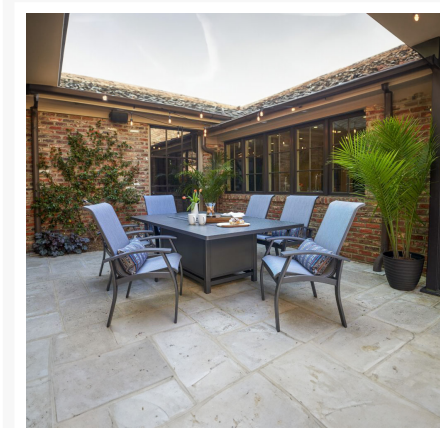

Product Images