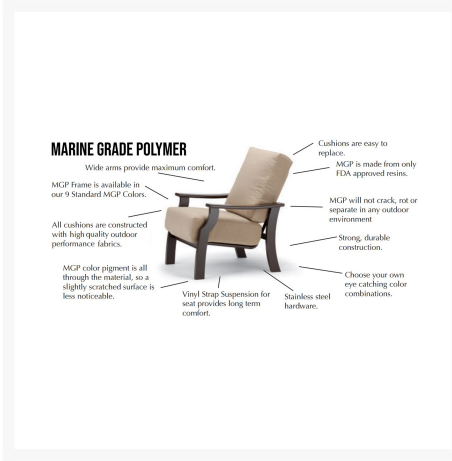

Product Images

Short Description

Belle Isle MGP/Aluminum Cushion Left Arm Loveseat Sectional B0L0 by Telescope Casual

Description

The Belle Isle MGP/Aluminum Cushion Left Arm Loveseat Sectional (B0L0) by Telescope Casual You and your guests will be enchanted by this collection's sweeping angles and arcs. Its versatile, artful design and deep, plush cushions create the ultimate lounging experience, while sturdy, all-weather construction ensures lasting performance across the seasons. A durable powder-coated aluminum frame, all-weather cushions, and fade-resistant Sunbrella fabric are made to endure in any outdoor setting, rain or shine. Its modular frame design unifies each piece as a set, but also allows for standalone use.

Includes

- One (1) Belle Isle MGP/Aluminum Cushion Left Arm Loveseat Sectional B0L0

Dimensions

- 48" W x 33" D x 37.5" H (29 lbs.)
- Seat Height: 19"
- Arm Height: 24.5"

Features

- Powder-coated aluminum frame will not rust, peel, or crack
- Create different seating arrangements by attaching modular pieces together
- Includes high quality stainless steel hardware
- Outdoor cushions are comfortable and designed to drain quickly
- Cushions are made with Sunbrella fabric, which has a 5 year fade warranty and is easy to clean
- 100% acrylic fabric is solid color all the way through
- Marine grade polymer (MGP) arm accents will not crack, rot, or separate; poly lumber is also impervious to water
- Synthetic lumber is solid color all the way through
- Made in the USA
- MGP is made with more than 30% recycled resin and can be recycled
- While seated, the chair arm will appear on your left
- No Assembly Required