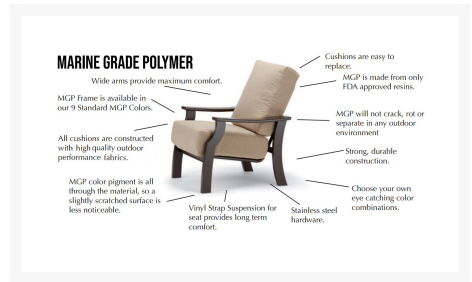

Product Images

Short Description

Belle Isle MGP/Aluminum Cushion Right Arm Loveseat Sectional B0R0 by Telescope Casual

Description

The Belle Isle MGP/Aluminum Cushion Right Arm Loveseat Sectional (B0R0) by Telescope Casual You and your guests will be enchanted by this collection's sweeping angles and arcs. Its versatile, artful design and deep, plush cushions create the ultimate lounging experience, while sturdy, all-weather construction ensures lasting performance across the seasons. A durable powder-coated aluminum frame, all-weather cushions, and fade-resistant Sunbrella fabric are made to endure in any outdoor setting, rain or shine. Its modular frame design unifies each piece as a set, but also allows for standalone use.

Includes

- One (1) Belle Isle MGP/Aluminum Cushion Right Arm Loveseat Sectional B0R0

Dimensions

- 48" W x 33" D x 37.5" H (29 lbs.)
- Seat Height: 19"
- Arm Height: 24.5"

Features

- Powder-coated aluminum frame will not rust, peel, or crack
- Create different seating arrangements by attaching modular pieces together
- Includes high quality stainless steel hardware

- Outdoor cushions are comfortable and designed to drain quickly
- Cushions are made with Sunbrella fabric, which has a 5 year fade warranty and is easy to clean
- 100% acrylic fabric is solid color all the way through
- Marine grade polymer (MGP) arm accents will not crack, rot, or separate; poly lumber is also impervious to water
- Synthetic lumber is solid color all the way through
- Made in the USA
- MGP is made with more than 30% recycled resin and can be recycled
- While seated, the chair arm will appear on your right
- No Assembly Required