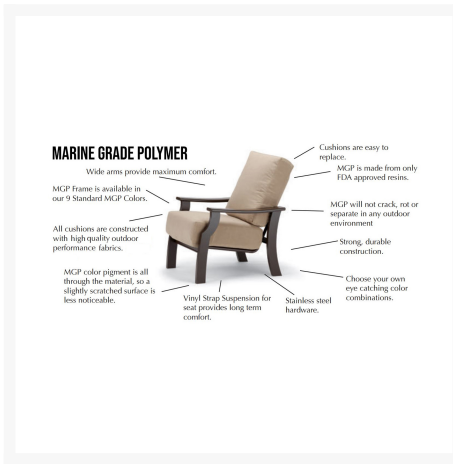

PATIO
PRODUCTIONS

Patio Productions San Diego

2161 Hancock St

San Diego, CA 92110

Phone: 1-888-947-4449

Product Images

Short Description

Belle Isle MGP/Aluminum Cushion Adjustable High Back Chair B020 by Telescope Casual

Description

The Belle Isle MGP/Aluminum Cushion Adjustable High Back Chair (B020) by Telescope Casual You and your guests will be enchanted by this collection's sweeping angles and arcs. Its versatile, artful design and deep, plush cushions create the ultimate lounging experience, while sturdy, all-weather construction ensures lasting performance across the seasons. A durable powder-coated aluminum frame, all-weather cushions, and fade-resistant Sunbrella fabric are made to endure in any outdoor setting, rain or shine. Its modular frame design unifies each piece as a set, but also allows for standalone use.

Includes

- One (1) Belle Isle MGP/Aluminum Cushion Adjustable High Back Chair B020

Dimensions

- 28.25" W x 34.5" D x 43" H (25.5 lbs.)
- Seat Height: 19"
- Arm Height: 24.5"
- Reclined Length: 51.5"

Features

- Powder-coated aluminum frame will not rust, peel, or crack
- Create different seating arrangements by attaching modular pieces together
- Includes high quality stainless steel hardware
- Outdoor cushions are comfortable and designed to drain quickly
- Cushions are made with Sunbrella fabric, which has a 5 year fade warranty and is easy to clean
- 100% acrylic fabric is solid color all the way through
- Marine grade polymer (MGP) arm accents will not crack, rot, or separate; poly lumber is also impervious to water
- Synthetic lumber is solid color all the way through
- Adjustable back gives multiple sitting and laying options
- Made in the USA
- MGP is made with more than 30% recycled resin and can be recycled
- No Assembly Required