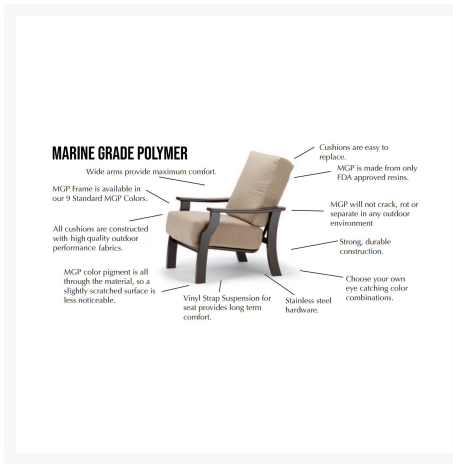

## Product Images

---

## Short Description

Belle Isle MGP/Aluminum Cushion Supreme High Back Swivel Rocker B080 by Telescope Casual

## Description

The Belle Isle MGP/Aluminum Cushion Supreme High Back Swivel Rocker (B080) by Telescope Casual You and your guests will be enchanted by this collection's sweeping angles and arcs. Its versatile, artful design and deep, plush cushions create the ultimate lounging experience, while sturdy, all-weather construction ensures lasting performance across the seasons. A durable powder-coated aluminum frame, all-weather cushions, and fade-resistant Sunbrella fabric are made to endure in any outdoor setting, rain or shine. Its modular frame design unifies each piece as a set, but also allows for standalone use.

### Dimensions

- 27.5" W x 35.75" D x 43" H (31 lbs.)
- Seat Height: 19"
- Arm Height: 24.5"