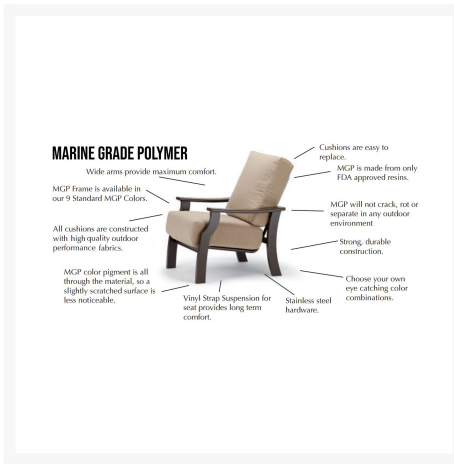

Patio Productions San Diego

2161 Hancock St

San Diego, CA 92110

Phone: 1-888-947-4449

Product Images

Short Description

Belle Isle MGP/Aluminum Cushion Arm Chair B070 by Telescope Casual

Description

The Belle Isle MGP/Aluminum Cushion Arm Chair (B070) by Telescope Casual You and your guests will be enchanted by this collection's sweeping angles and arcs. Its versatile, artful design and deep, plush cushions create the ultimate lounging experience, while sturdy, all-weather construction ensures lasting performance across the seasons. A durable powder-coated aluminum frame, all-weather cushions, and fade-resistant Sunbrella fabric are made to endure in any outdoor setting, rain or shine. Its modular frame design unifies each piece as a set, but also allows for standalone use.

Includes

- One (1) Belle Isle MGP/Aluminum Cushion Arm Chair B070

Dimensions

- 27.5" W x 33" D x 38" H (20 lbs.)
- Seat Height: 19"
- Arm Height: 24.5"

Features

- Powder-coated aluminum frame will not rust, peel, or crack
- Create different seating arrangements by attaching modular pieces together
- Includes high quality stainless steel hardware
- Outdoor cushions are comfortable and designed to drain quickly
- Cushions are made with Sunbrella fabric, which has a 5 year fade warranty and is easy to clean
- 100% acrylic fabric is solid color all the way through
- Marine grade polymer (MGP) arm accents will not crack, rot, or separate; poly lumber is also impervious to water
- Synthetic lumber is solid color all the way through
- Made in the USA
- MGP is made with more than 30% recycled resin and can be recycled
- No Assembly Required