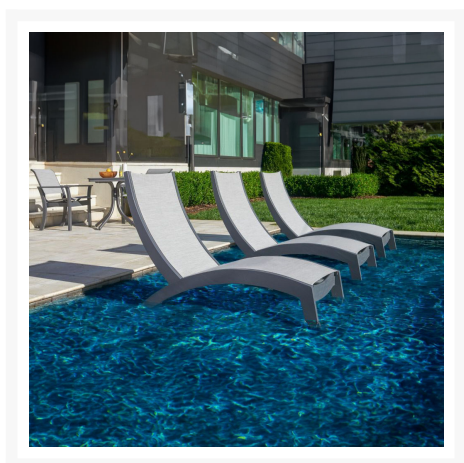

Product Images