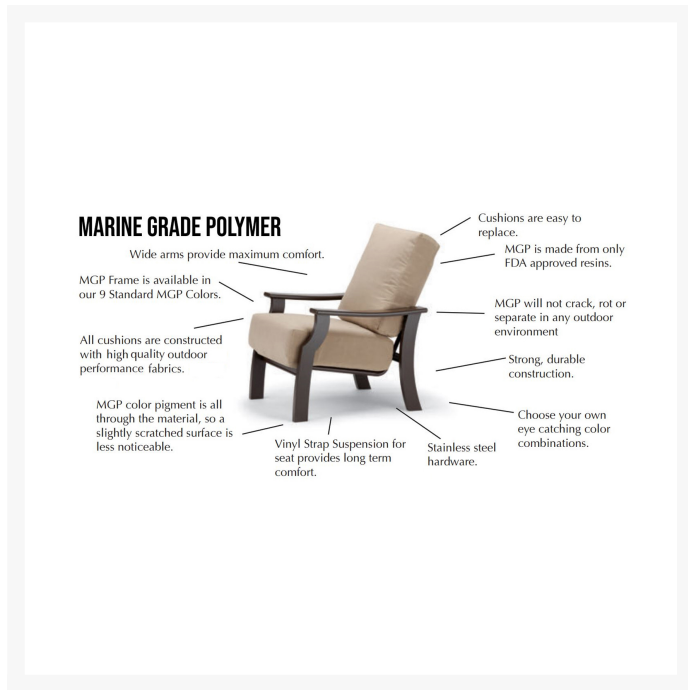

## Product Images

---

Includes

- Two (2) Dune MGP Sling Stacking Cafe Chair 9N00

Dimensions

- 28.5" W x 26" D x 34" H (17 lbs.)
- Seat Height: 18"
- Arm Height: 24.25"

Features

- Marine grade polymer frame (MGP) will not crack, rot, or separate
- MGP is impervious to moisture, so will not absorb fresh water or salt water
- Synthetic lumber is solid color all the way through
- Includes high quality stainless steel hardware
- Sling fabric is comfortable, quick-drying and low maintenance
- Stackable design makes storage and transportation easy