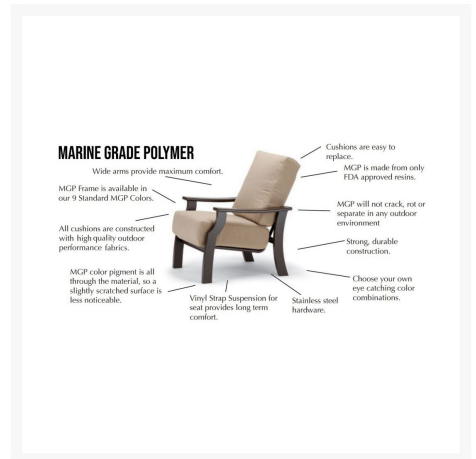

Product Images

Short Description

Avant Bar Height Swivel Chair (Set of 2) 89B0 by Telescope Casual

Description

Durable and distinct, the Avant Bar Height Swivel Chair (Set of 2) (89B0) by Telescope Casual is built to last and look great! This collection, named for its avant-garde frame design, is all about longevity, style, and ease of use. Its tapered legs, curved backrest, and mixed material design give it a unique visual appeal, while sturdy, all-weather construction ensures lasting performance across the seasons. The durable powder-coated aluminum frame and marine grade polymer seat are made to endure in any outdoor setting, rain or shine. Built-in mobility ensures you'll never miss a conversation with family or guests.

Includes

- Two (2) Avant Bar Height Swivel Chairs 89B0

Dimensions

- 18" W x 19.5" D x 44" H (17 lbs.)
- Seat Height: 30"

Features

- Powder-coated aluminum frames are lightweight, durable, and rust proof
- Rustproof powder-coated aluminum frames are treated with a multi-step finish for maximum outdoor protection
- Marine grade polymer (MGP) / Rustic polymer accents will not crack, rot, or separate; poly lumber is also impervious to water
- Synthetic lumber is solid color all the way through
- High quality stainless steel hardwares are sleek, durable, and weather resistant
- Premium commercial-grade materials ensure durability and longevity for both commercial and residential spaces
- Made in the USA
- No Assembly Required