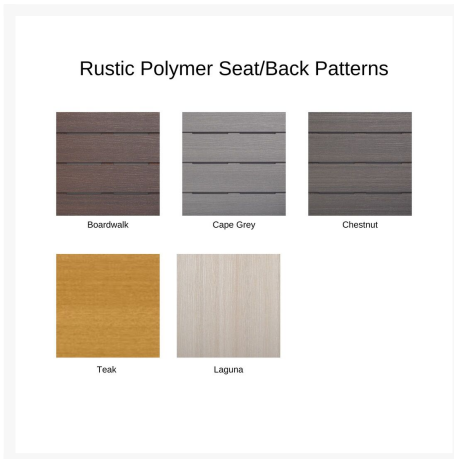

Product Images

Short Description

Avant Bar Height Swivel Chair (Set of 2) 89B0 by Telescope Casual

Description

Durable and distinct, the Avant Bar Height Swivel Chair (Set of 2) (89B0) by Telescope Casual is built to last and look great! This collection, named for its avant-garde frame design, is all about longevity, style, and ease of use. Its tapered legs, curved backrest, and mixed material design give it a unique visual appeal, while sturdy, all-weather construction ensures lasting performance across the seasons. The durable powder-coated aluminum frame and marine grade polymer seat are made to endure in any outdoor setting, rain or shine. Built-in mobility ensures you'll never miss a conversation with family or guests.

Includes

- Two (2) Avant Bar Height Swivel Chairs 89B0

Dimensions

- 18" W x 19.5" D x 44" H (17 lbs.)
- Seat Height: 30"

Features

- Powder-coated aluminum frames are lightweight, durable, and rust proof
- Rustproof powder-coated aluminum frames are treated with a multi-step finish for maximum outdoor protection
- Marine grade polymer (MGP) / Rustic polymer accents will not crack, rot, or separate; poly lumber is also impervious to water
- Synthetic lumber is solid color all the way through
- High quality stainless steel hardwares are sleek, durable, and weather resistant
- Premium commercial-grade materials ensure durability and longevity for both commercial and residential spaces
- Made in the USA
- No Assembly Required