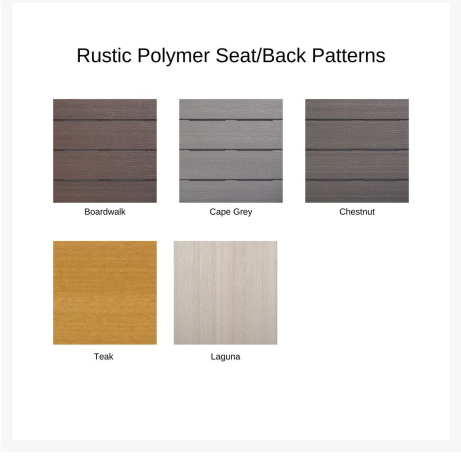

Product Images

Short Description

Avant Balcony Height Swivel Chair (Set of 2) 89C0 by Telescope Casual

Description

Durable and distinct, the Avant Balcony Height Swivel Chair (Set of 2) (89C0) by Telescope Casual is built to last and look great! This collection, named for its avant-garde frame design, is all about longevity, style, and ease of use. Its tapered legs, curved backrest, and mixed material design give it a unique visual appeal, while

Includes

- Two (2) Avant Balcony Height Swivel Chairs 89C0

Dimensions

- 16.5" W x 19.5" D x 40" H (16 lbs.)
- Seat Height: 26"

Features

- Powder-coated aluminum frames are lightweight, durable, and rust proof
- Rustproof powder-coated aluminum frames are treated with a multi-step finish for maximum outdoor protection
- Marine grade polymer (MGP) / Rustic polymer accents will not crack, rot, or separate; poly lumber is also impervious to water
- Synthetic lumber is solid color all the way through
- High quality stainless steel hardwares are sleek, durable, and weather resistant
- Premium commercial-grade materials ensure durability and longevity for both commercial and residential spaces
- Made in the USA
- No Assembly Required