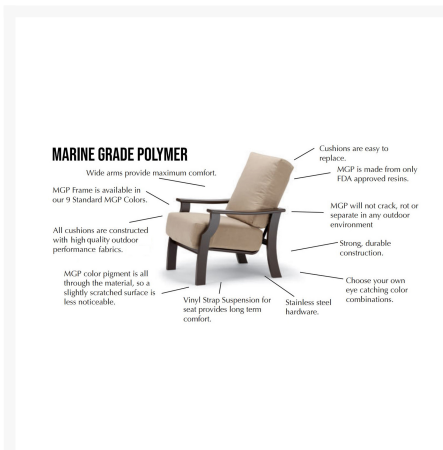

Product Images

Short Description

Leeward MGP Deep Cushion Left Arm Loveseat with Hidden Motion 8540 by Telescope Casual

Description

The Leeward MGP Deep Cushion Left Arm Loveseat with Hidden Motion (8540) by Telescope Casual is unmatched in class and comfort. Its modular frame design unifies each piece as a set, but also allows for standalone use. Deep, plush cushions and a hidden motion feature create the ultimate lounging experience, while sturdy, all-weather construction ensures lasting performance across the seasons. Its durable marine grade polymer frame, all-weather cushions, and fade-resistant Sunbrella fabric are made to endure in any outdoor setting, rain or shine.

Includes

- One (1) Leeward MGP Deep Cushion Left Arm Loveseat with Hidden Motion 8540

Dimensions

- 52" W x 34.5" D x 38.5" H (74 lbs.)
- Seat Height: 19"
- Arm Height: 23.5"

Features

- Marine grade polymer frame (MGP) will not crack, rot, or separate
- MGP is impervious to moisture, so will not absorb fresh water or salt water
- Synthetic lumber is solid color all the way through
- Includes high quality stainless steel hardware
- Outdoor cushions are comfortable and designed to drain quickly
- Cushions are made with Sunbrella fabric, which has a 5 year fade warranty and is easy to clean
- 100% acrylic fabric is solid color all the way through
- One-of-a-kind hidden motion system
- Create different seating arrangements by attaching modular pieces together
- Made in the USA
- MGP is made with more than 30% recycled resin and can be recycled
- While seated, the chair arm will appear on your left
- No Assembly Required