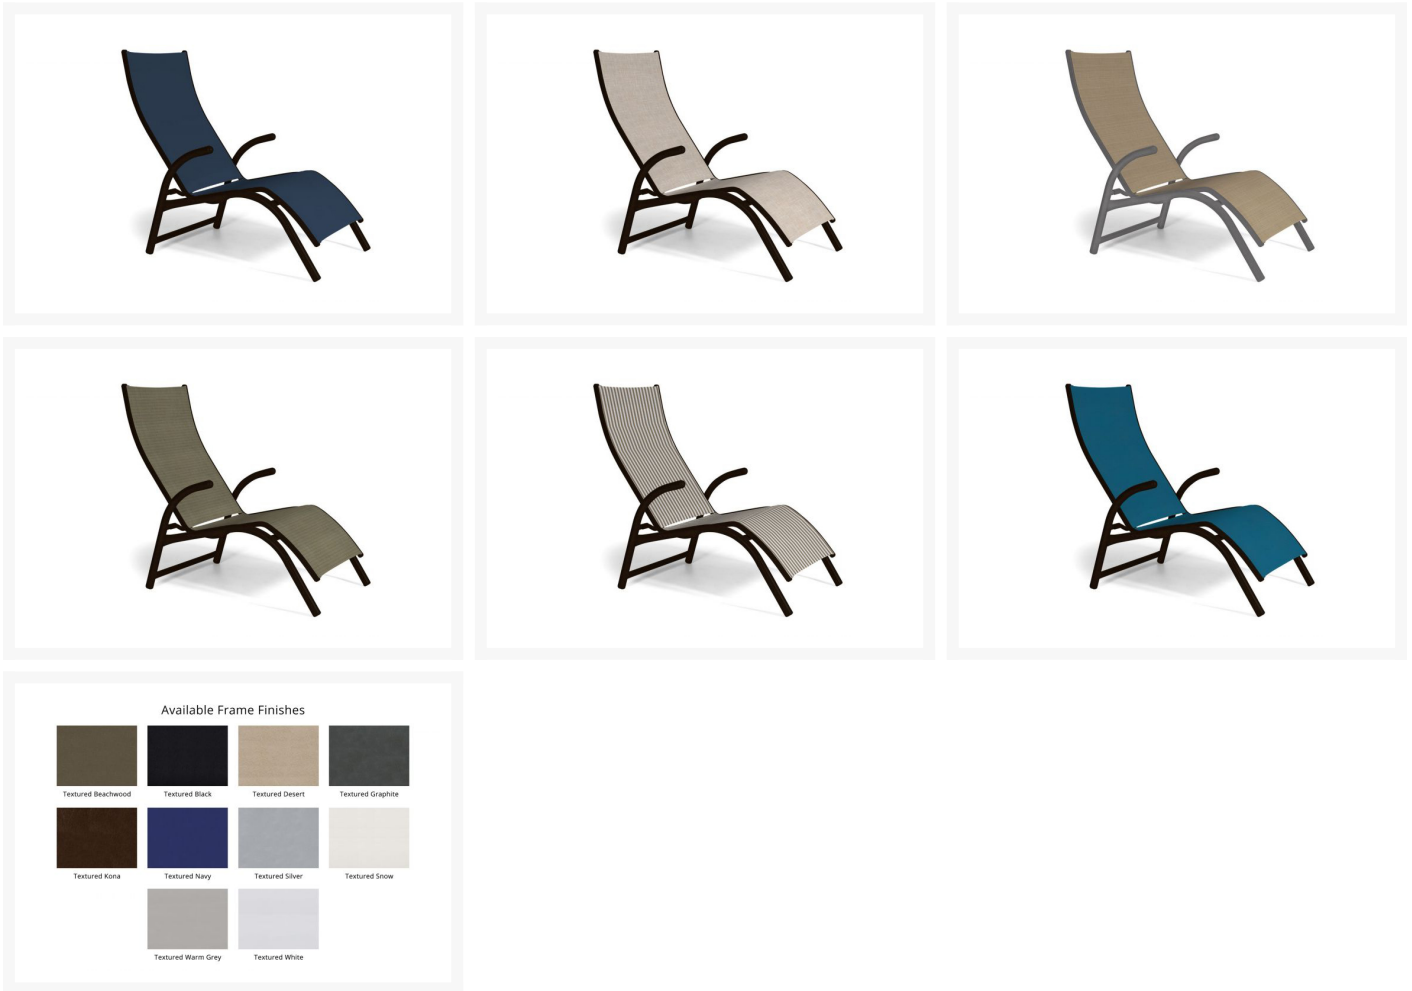

Patio Productions San Diego

2161 Hancock St

San Diego, CA 92110

Phone: 1-888-947-4449

Product Images

Short Description

The Gardenella Maxx Contour Chaise (7M30) by Telescope Casual. This timeless classic is down-to-earth, with simple styling that is attractive and moderately priced

Description

The Gardenella Maxx Contour Chaise (7M30) by Telescope Casual. This timeless classic is down-to-earth, with simple styling that is attractive and moderately priced. It's a favorite of those who choose Telescope for our high quality and hassle-free outdoor furniture solutions. Gardenella is the buyer's smart choice in leisure furniture. Rust-free aluminum frame. Durable powder coated finish. Replaceable weather resistant sling. Low maintenance easy clean up with soap and water. 15 year residential warranty.

Includes

- One (1) Gardenella Maxx Contour Chaise

Dimensions

- 28.75"W x 49.5"D x 43.5"H (14 lbs)
- Seat Height: 17.25"

- Arm Height: 24. 5"

Features

- Extremely durable 100% powder coated aluminum frame will not rust, peel, or crack.
- Powder coated aluminum frame available in many colors
- All high quality stainless steel hardware
- Sling fabric is easily replaceable. Keep the frame but replace the sling for a new look.
- Sling fabric available in many colors
- Body weight determines chaise position (2 chaise positions)
- Made in the USA. Telescope has manufactured furniture in the USA since 1903.
- Comfortable